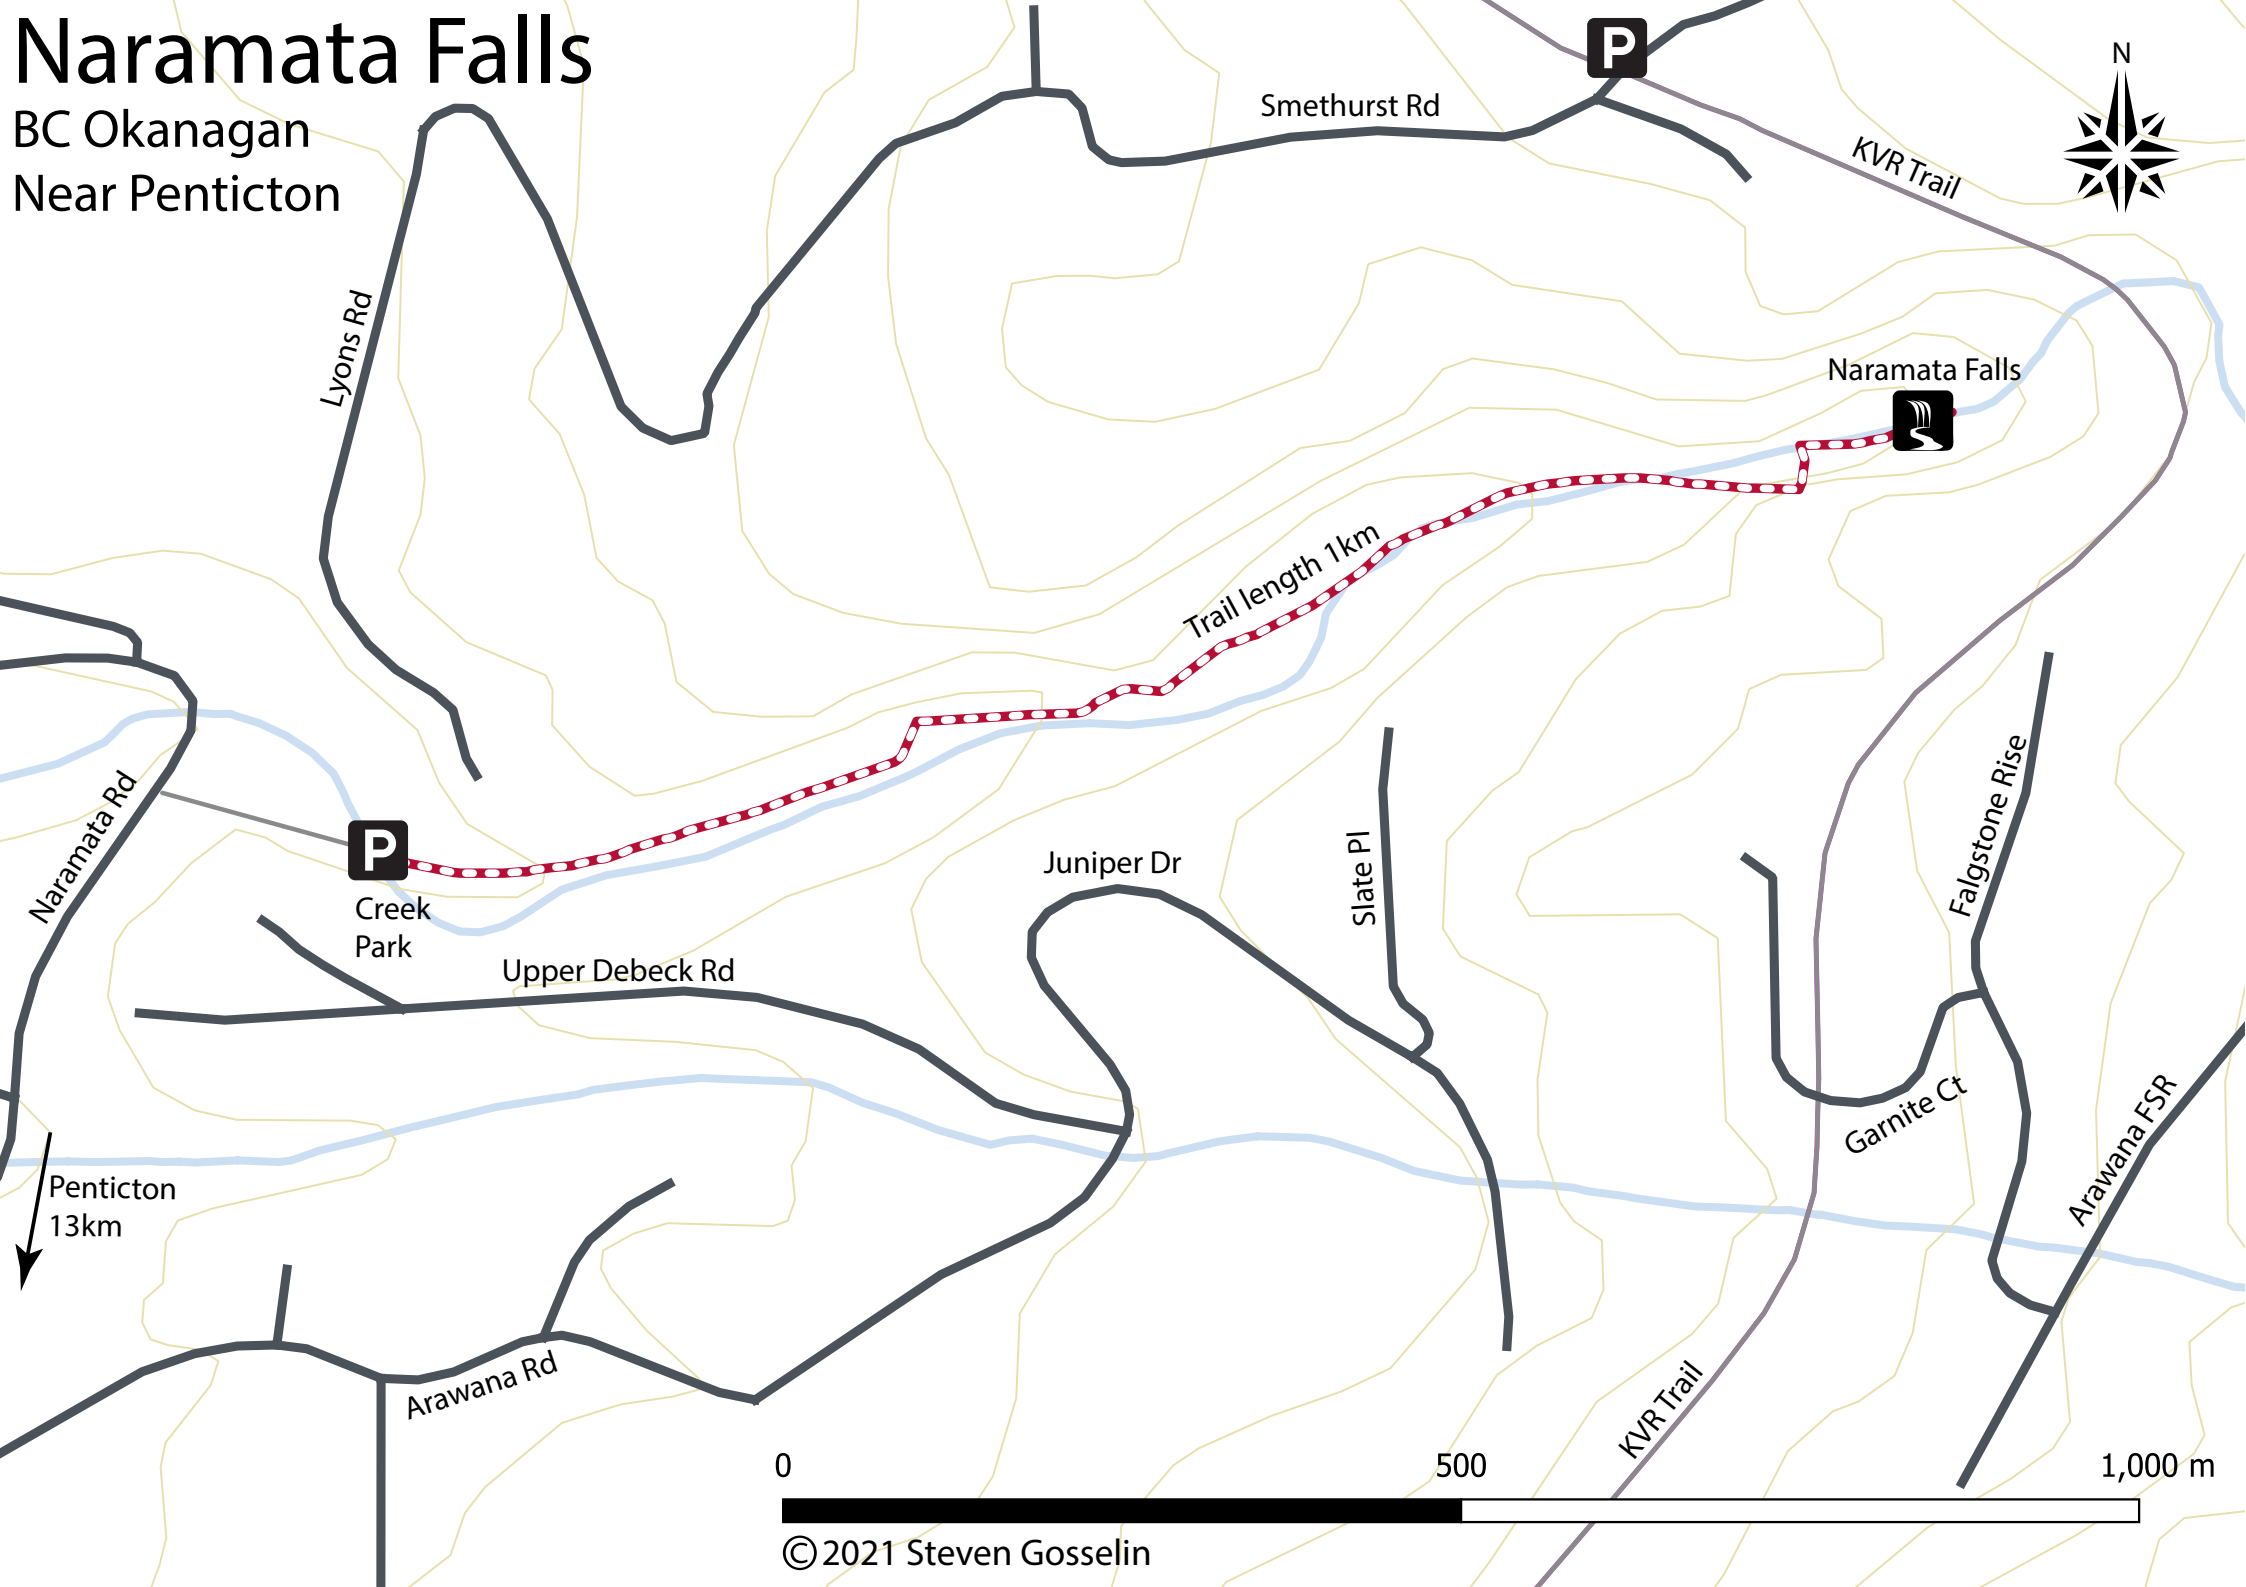

Naramata Falls

BC Okanagan
Near Penticton

Smethurst Rd

KVR Trail

Lyons Rd

Naramata Falls

Trail length 1km

Creek Park

Upper Debeck Rd

Juniper Dr

Slate Pl

Falgstone Rise

Garnite Ct

Arawana FSR

Naramata Rd

Penticton
13km

Arawana Rd

0

500

1,000 m

KVR Trail