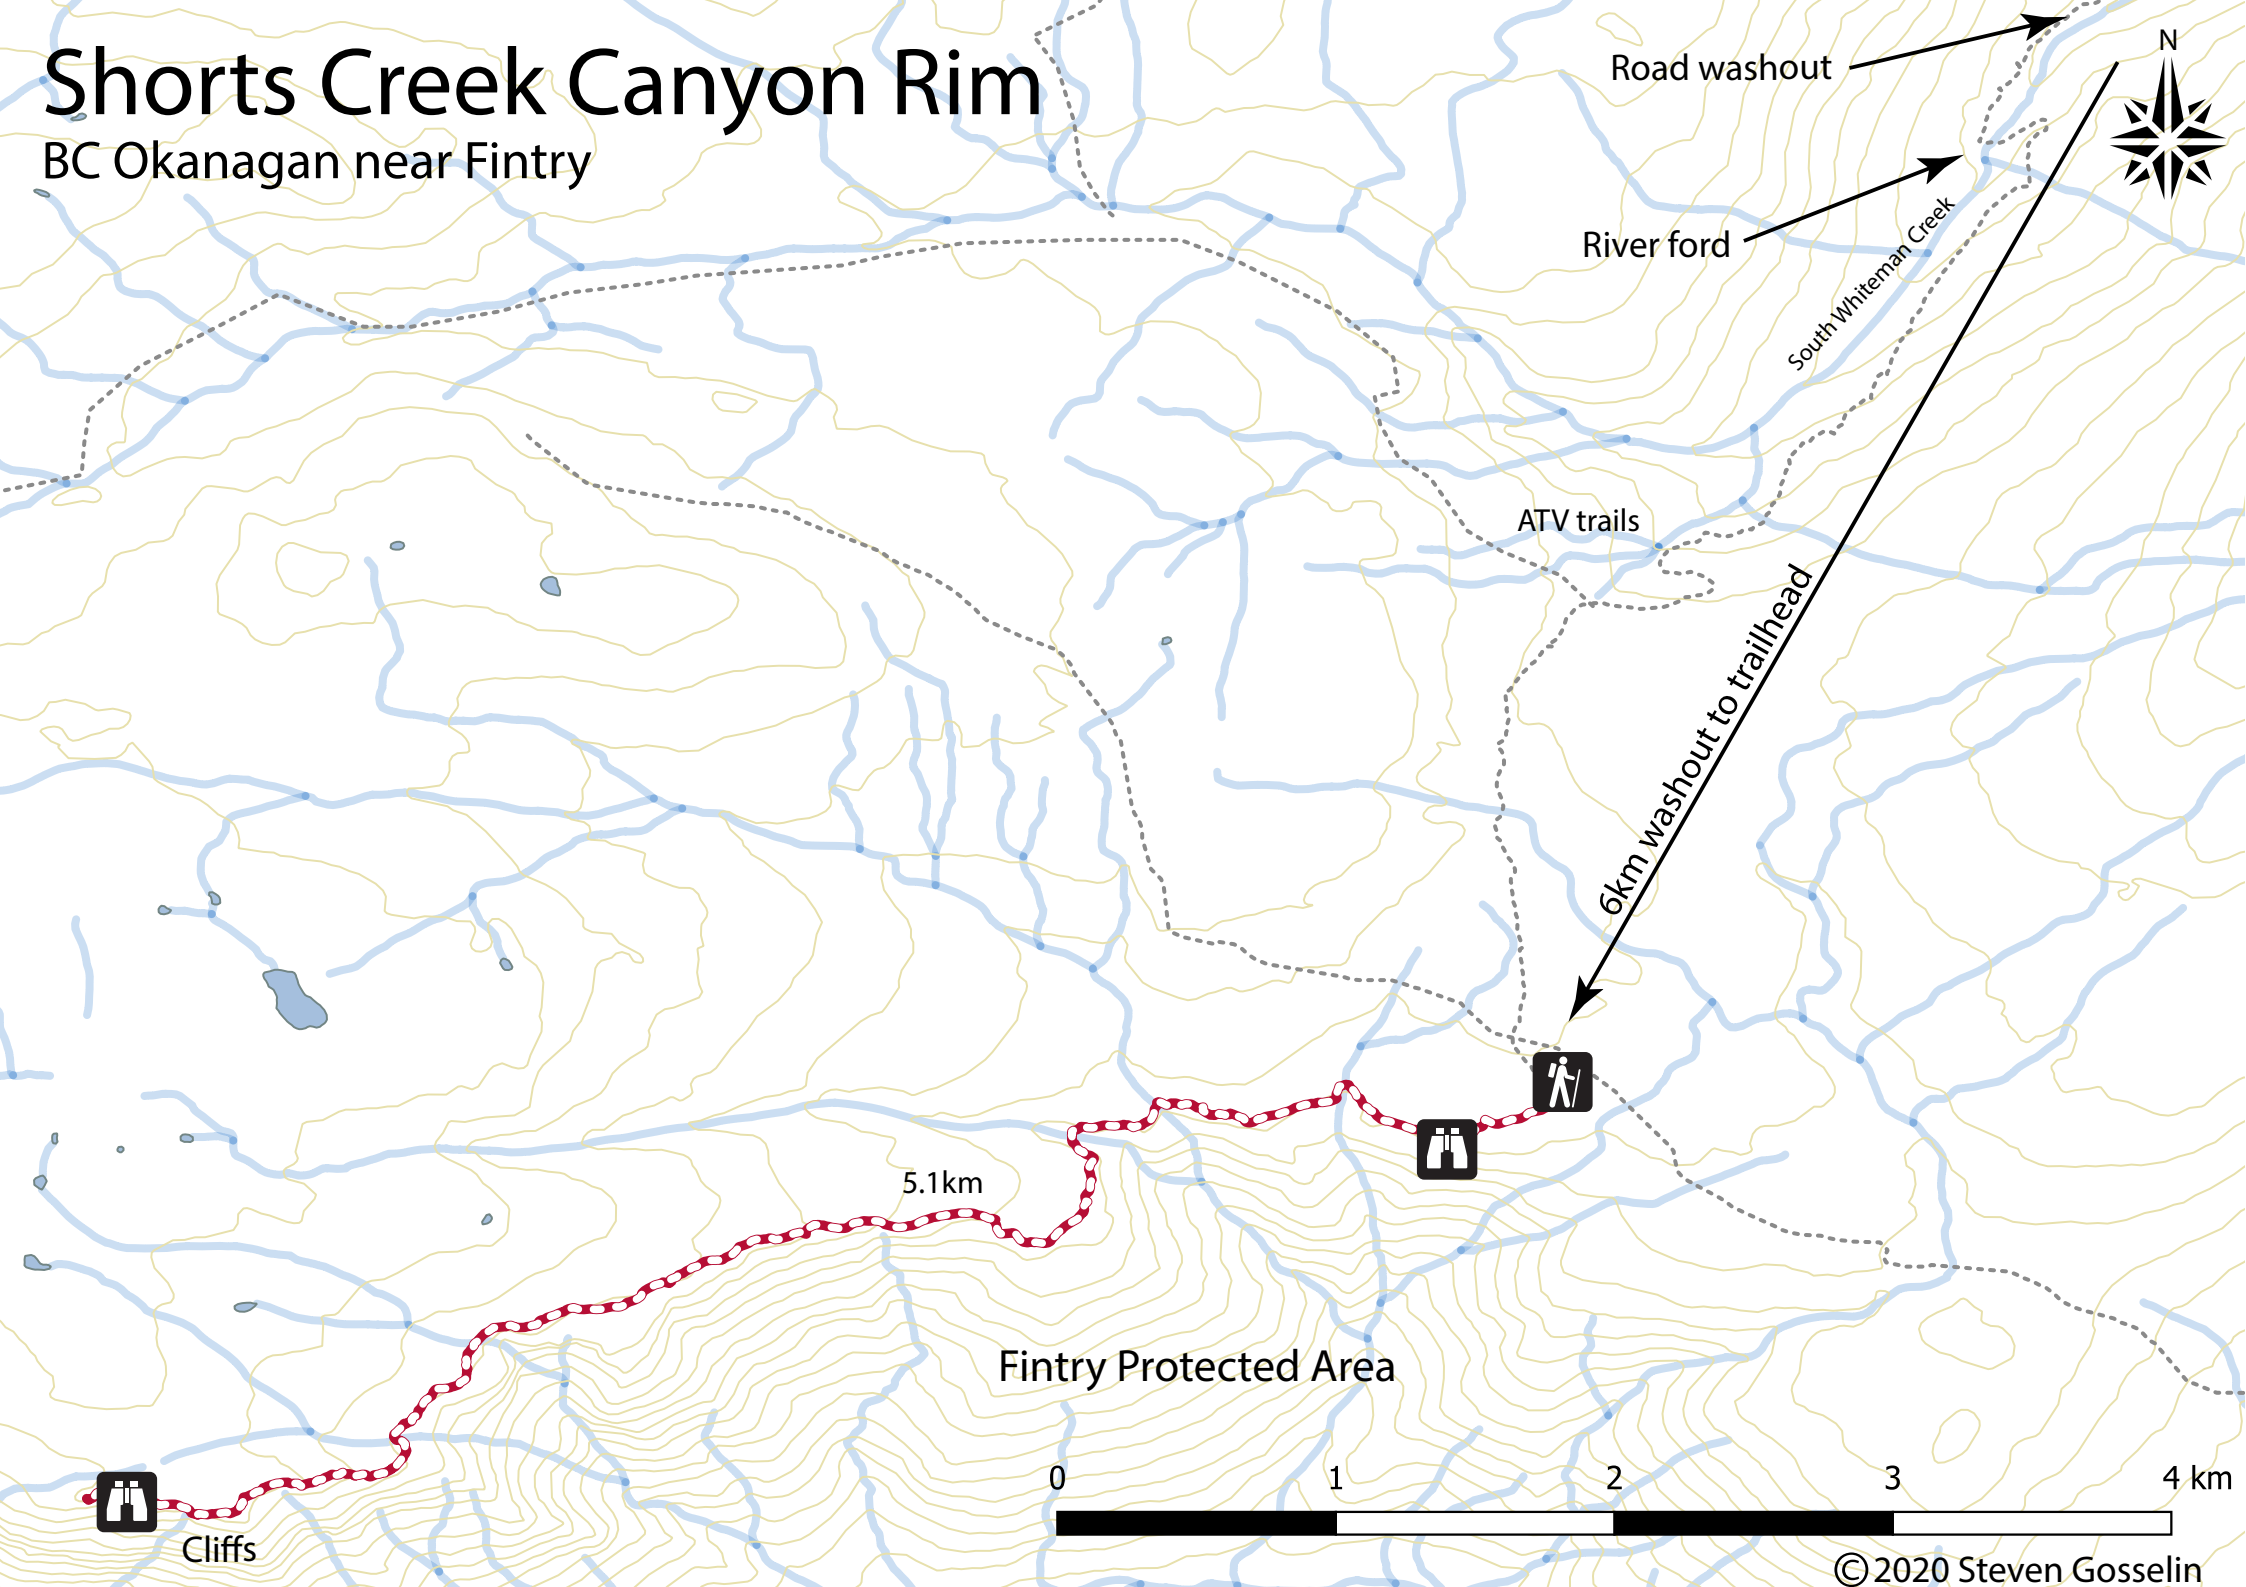

Shorts Creek Canyon Rim

BC Okanagan near Fintry

Road washout

River ford

South Whiteman Creek

ATV trails

6km washout to trailhead

5.1km

Fintry Protected Area

0 1 2 3 4 km

Cliffs