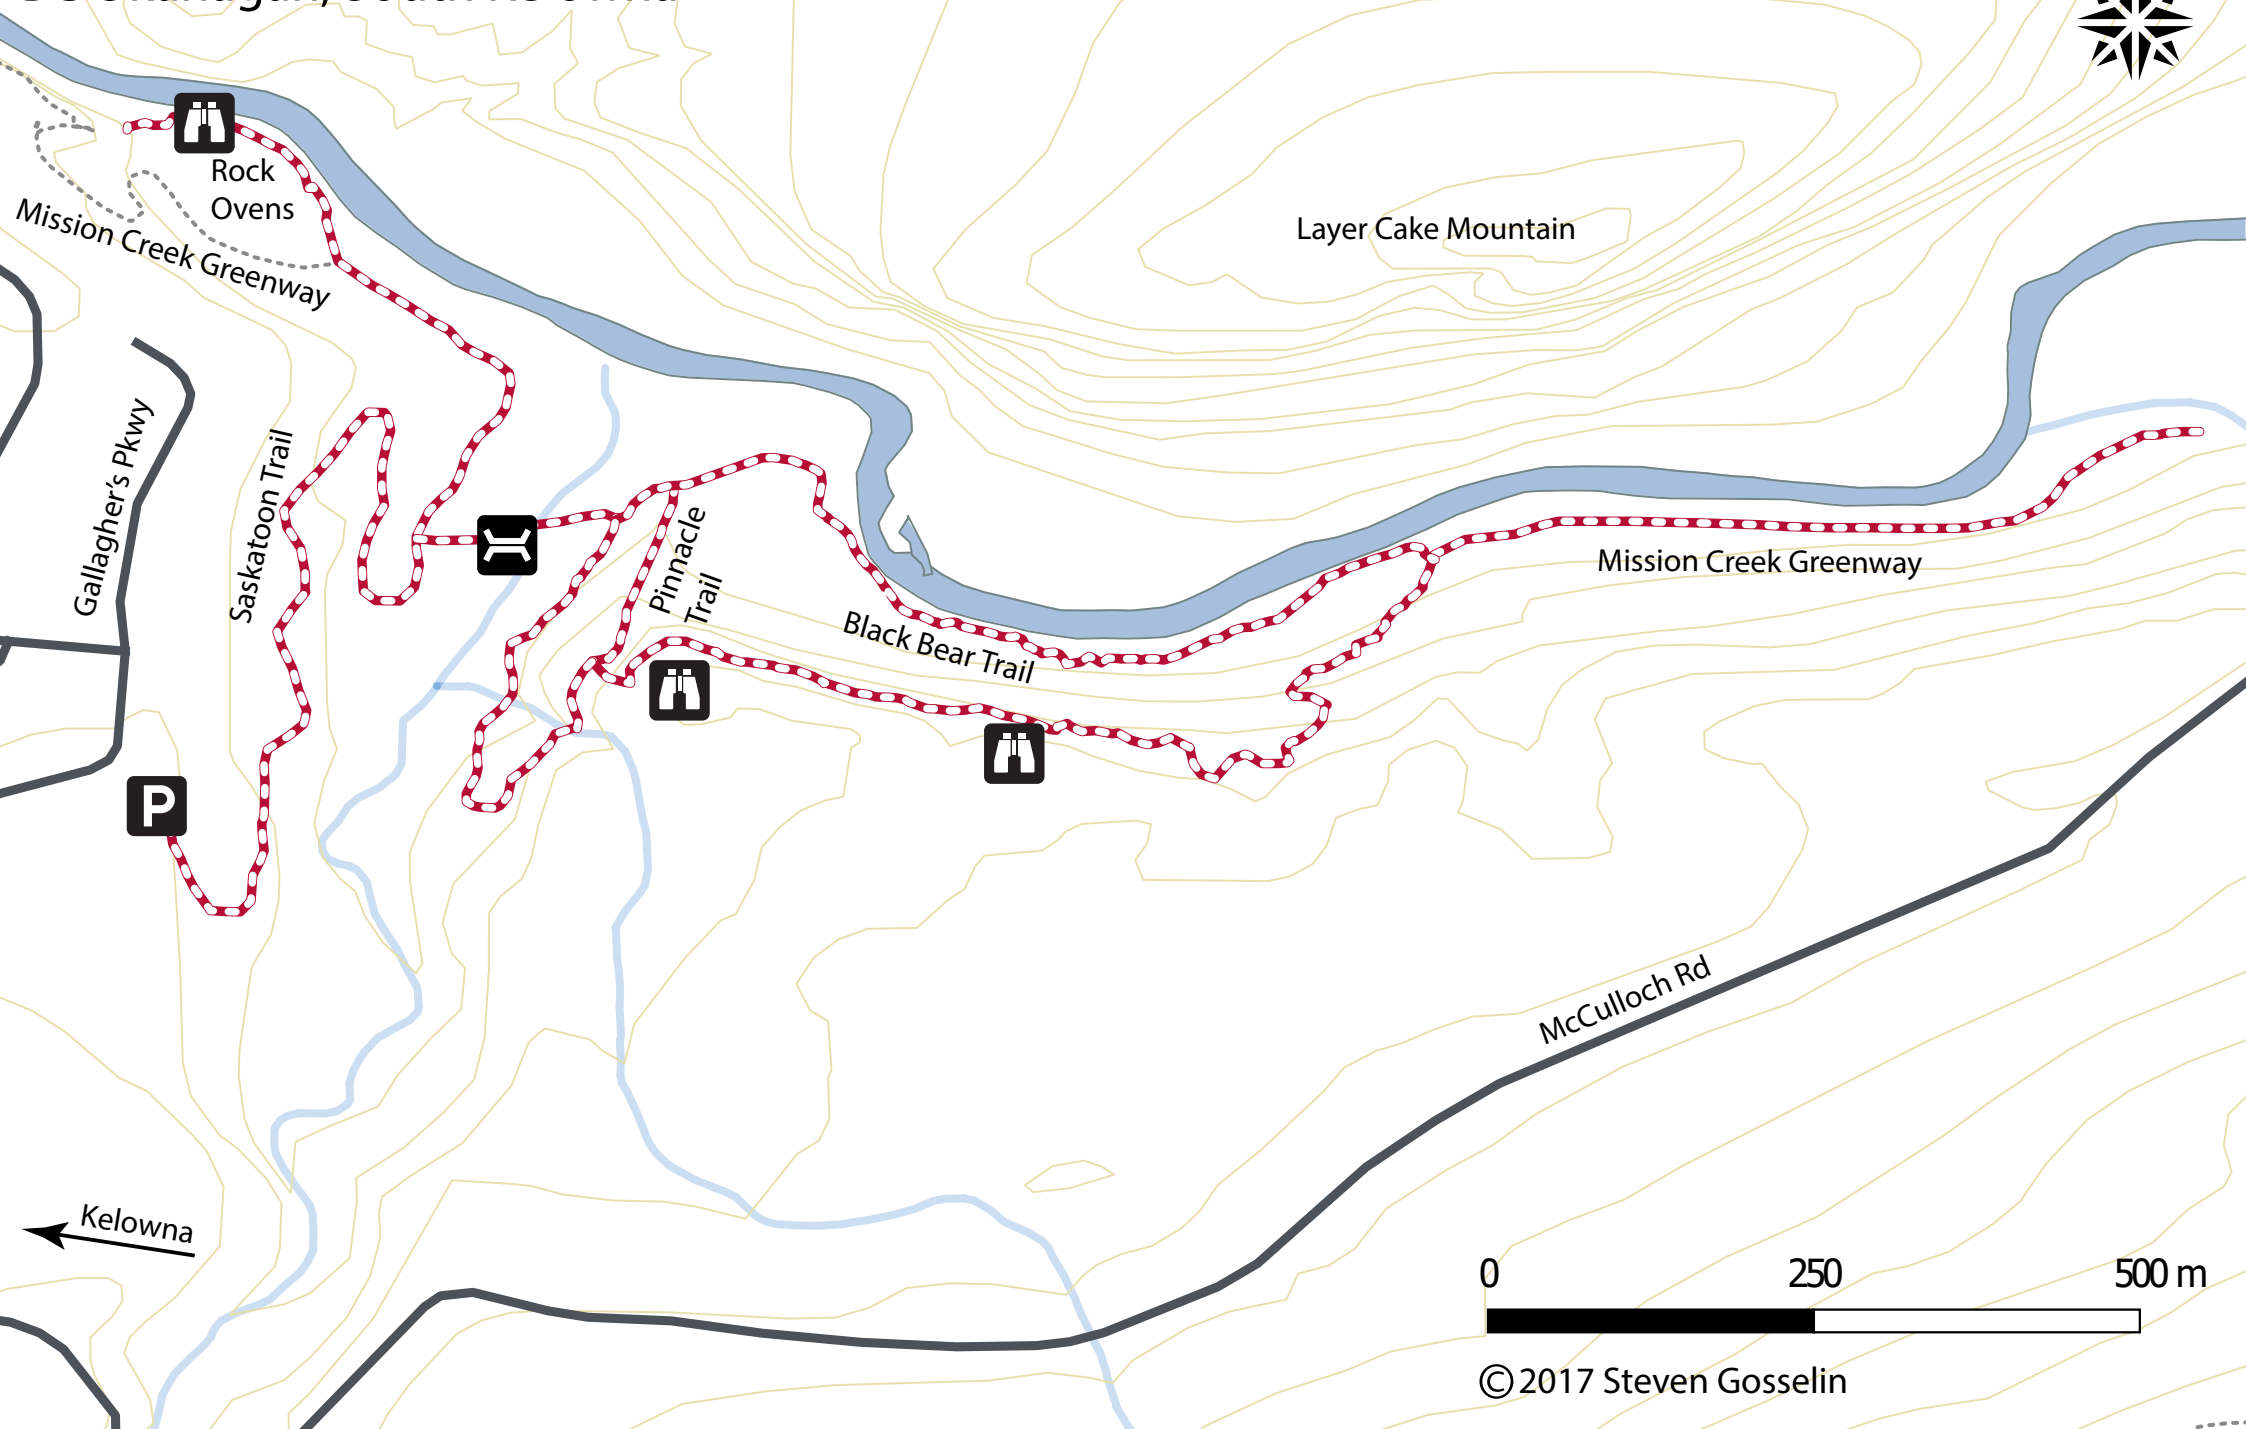

Scenic Canyon Regional Park

BC Okanagan, South Kelowna

©2017 Steven Gosselin