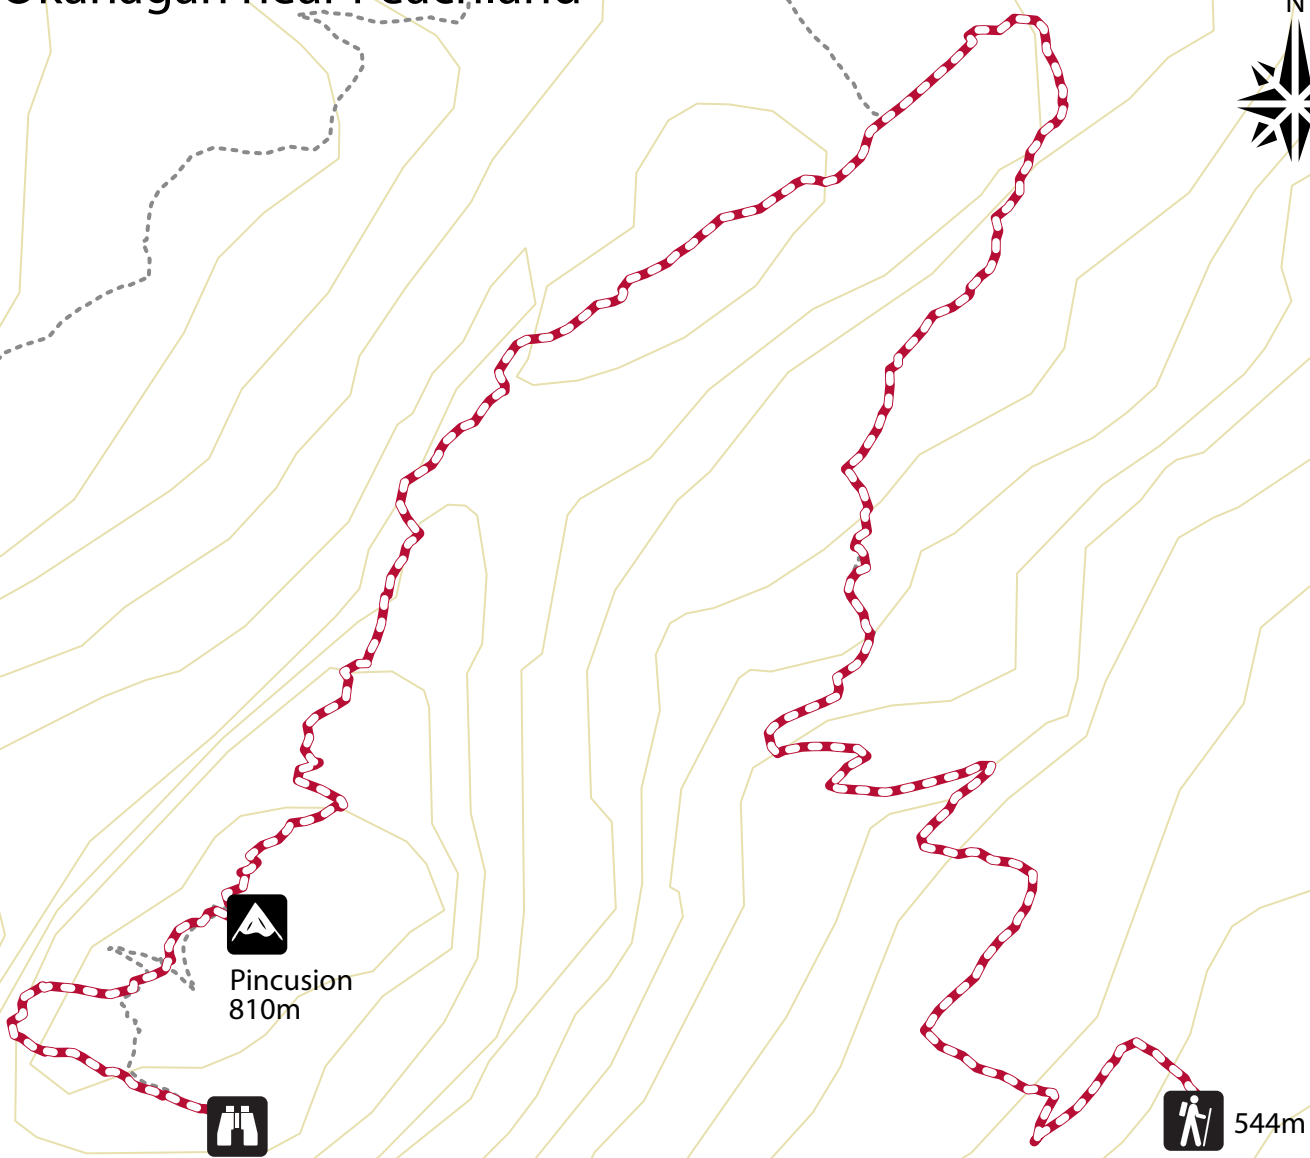

Pincusion Mountain

BC Okanagan near Peachland

Pincusion
810m

544m

Ponderosa Dr

Peachland