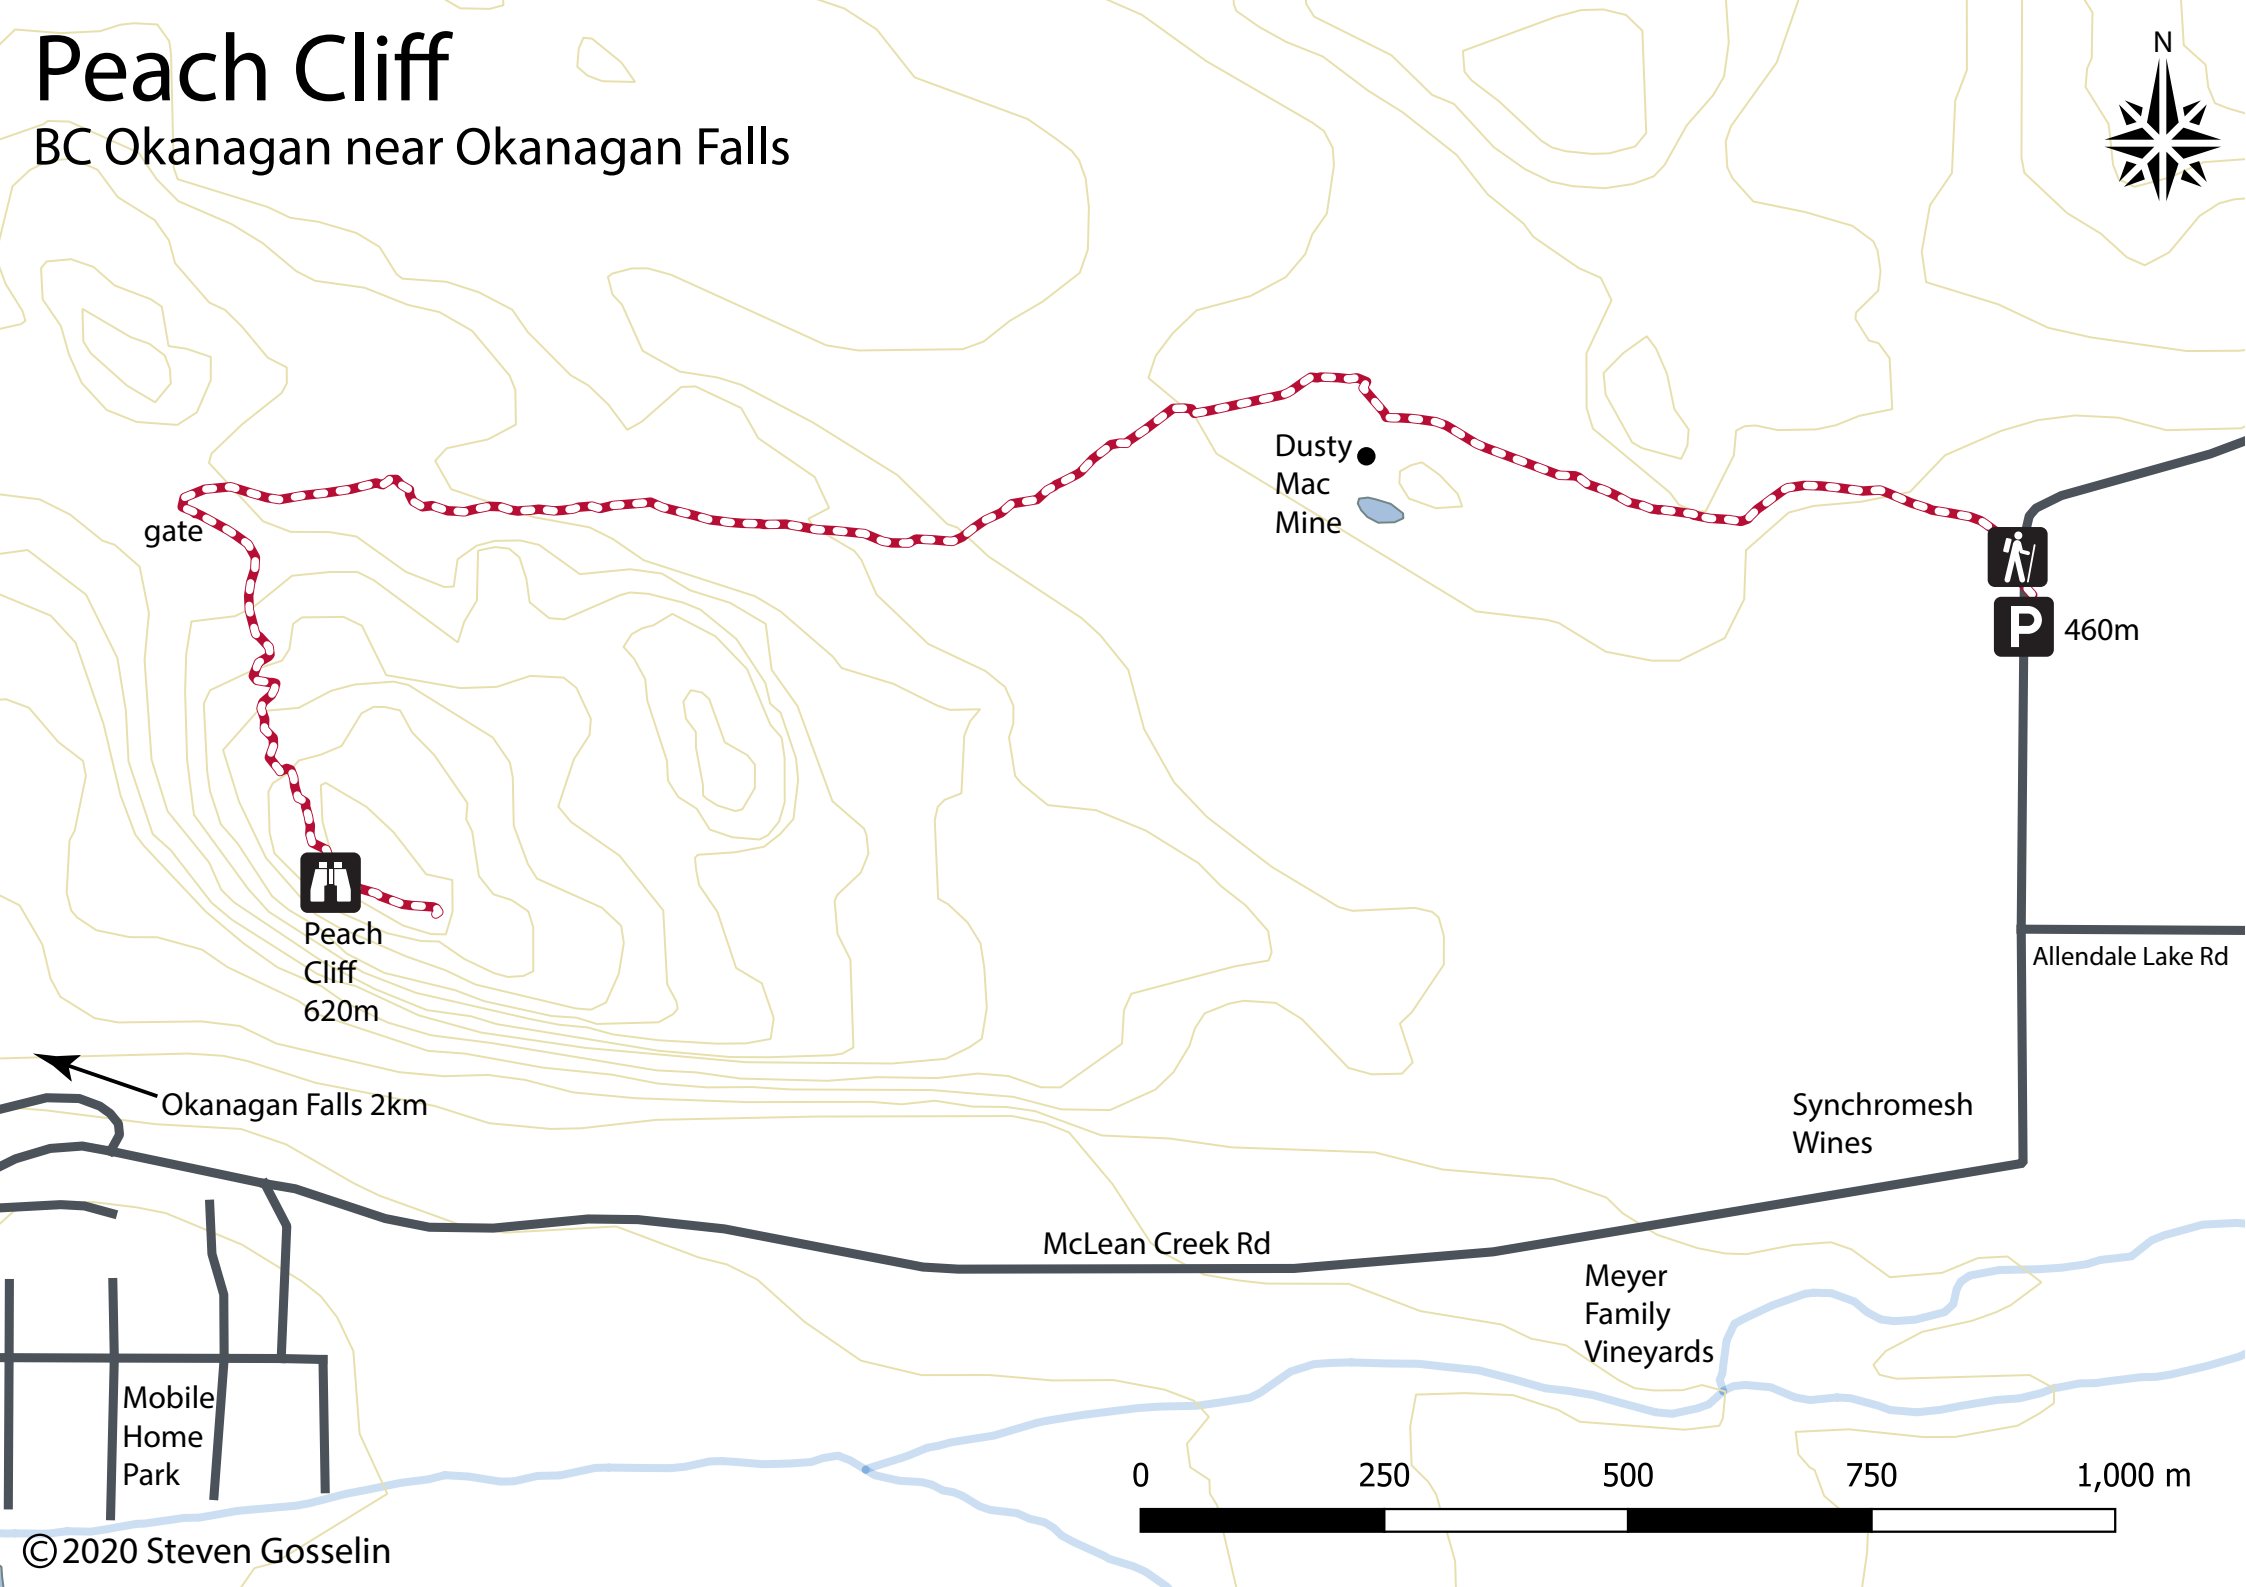

Peach Cliff

BC Okanagan near Okanagan Falls

gate

Dusty
Mac
Mine

Peach
Cliff
620m

460m

Allendale Lake Rd

Okanagan Falls 2km

Synchronesh
Wines

McLean Creek Rd

Meyer
Family
Vineyards

Mobile
Home
Park

0 250 500 750 1,000 m