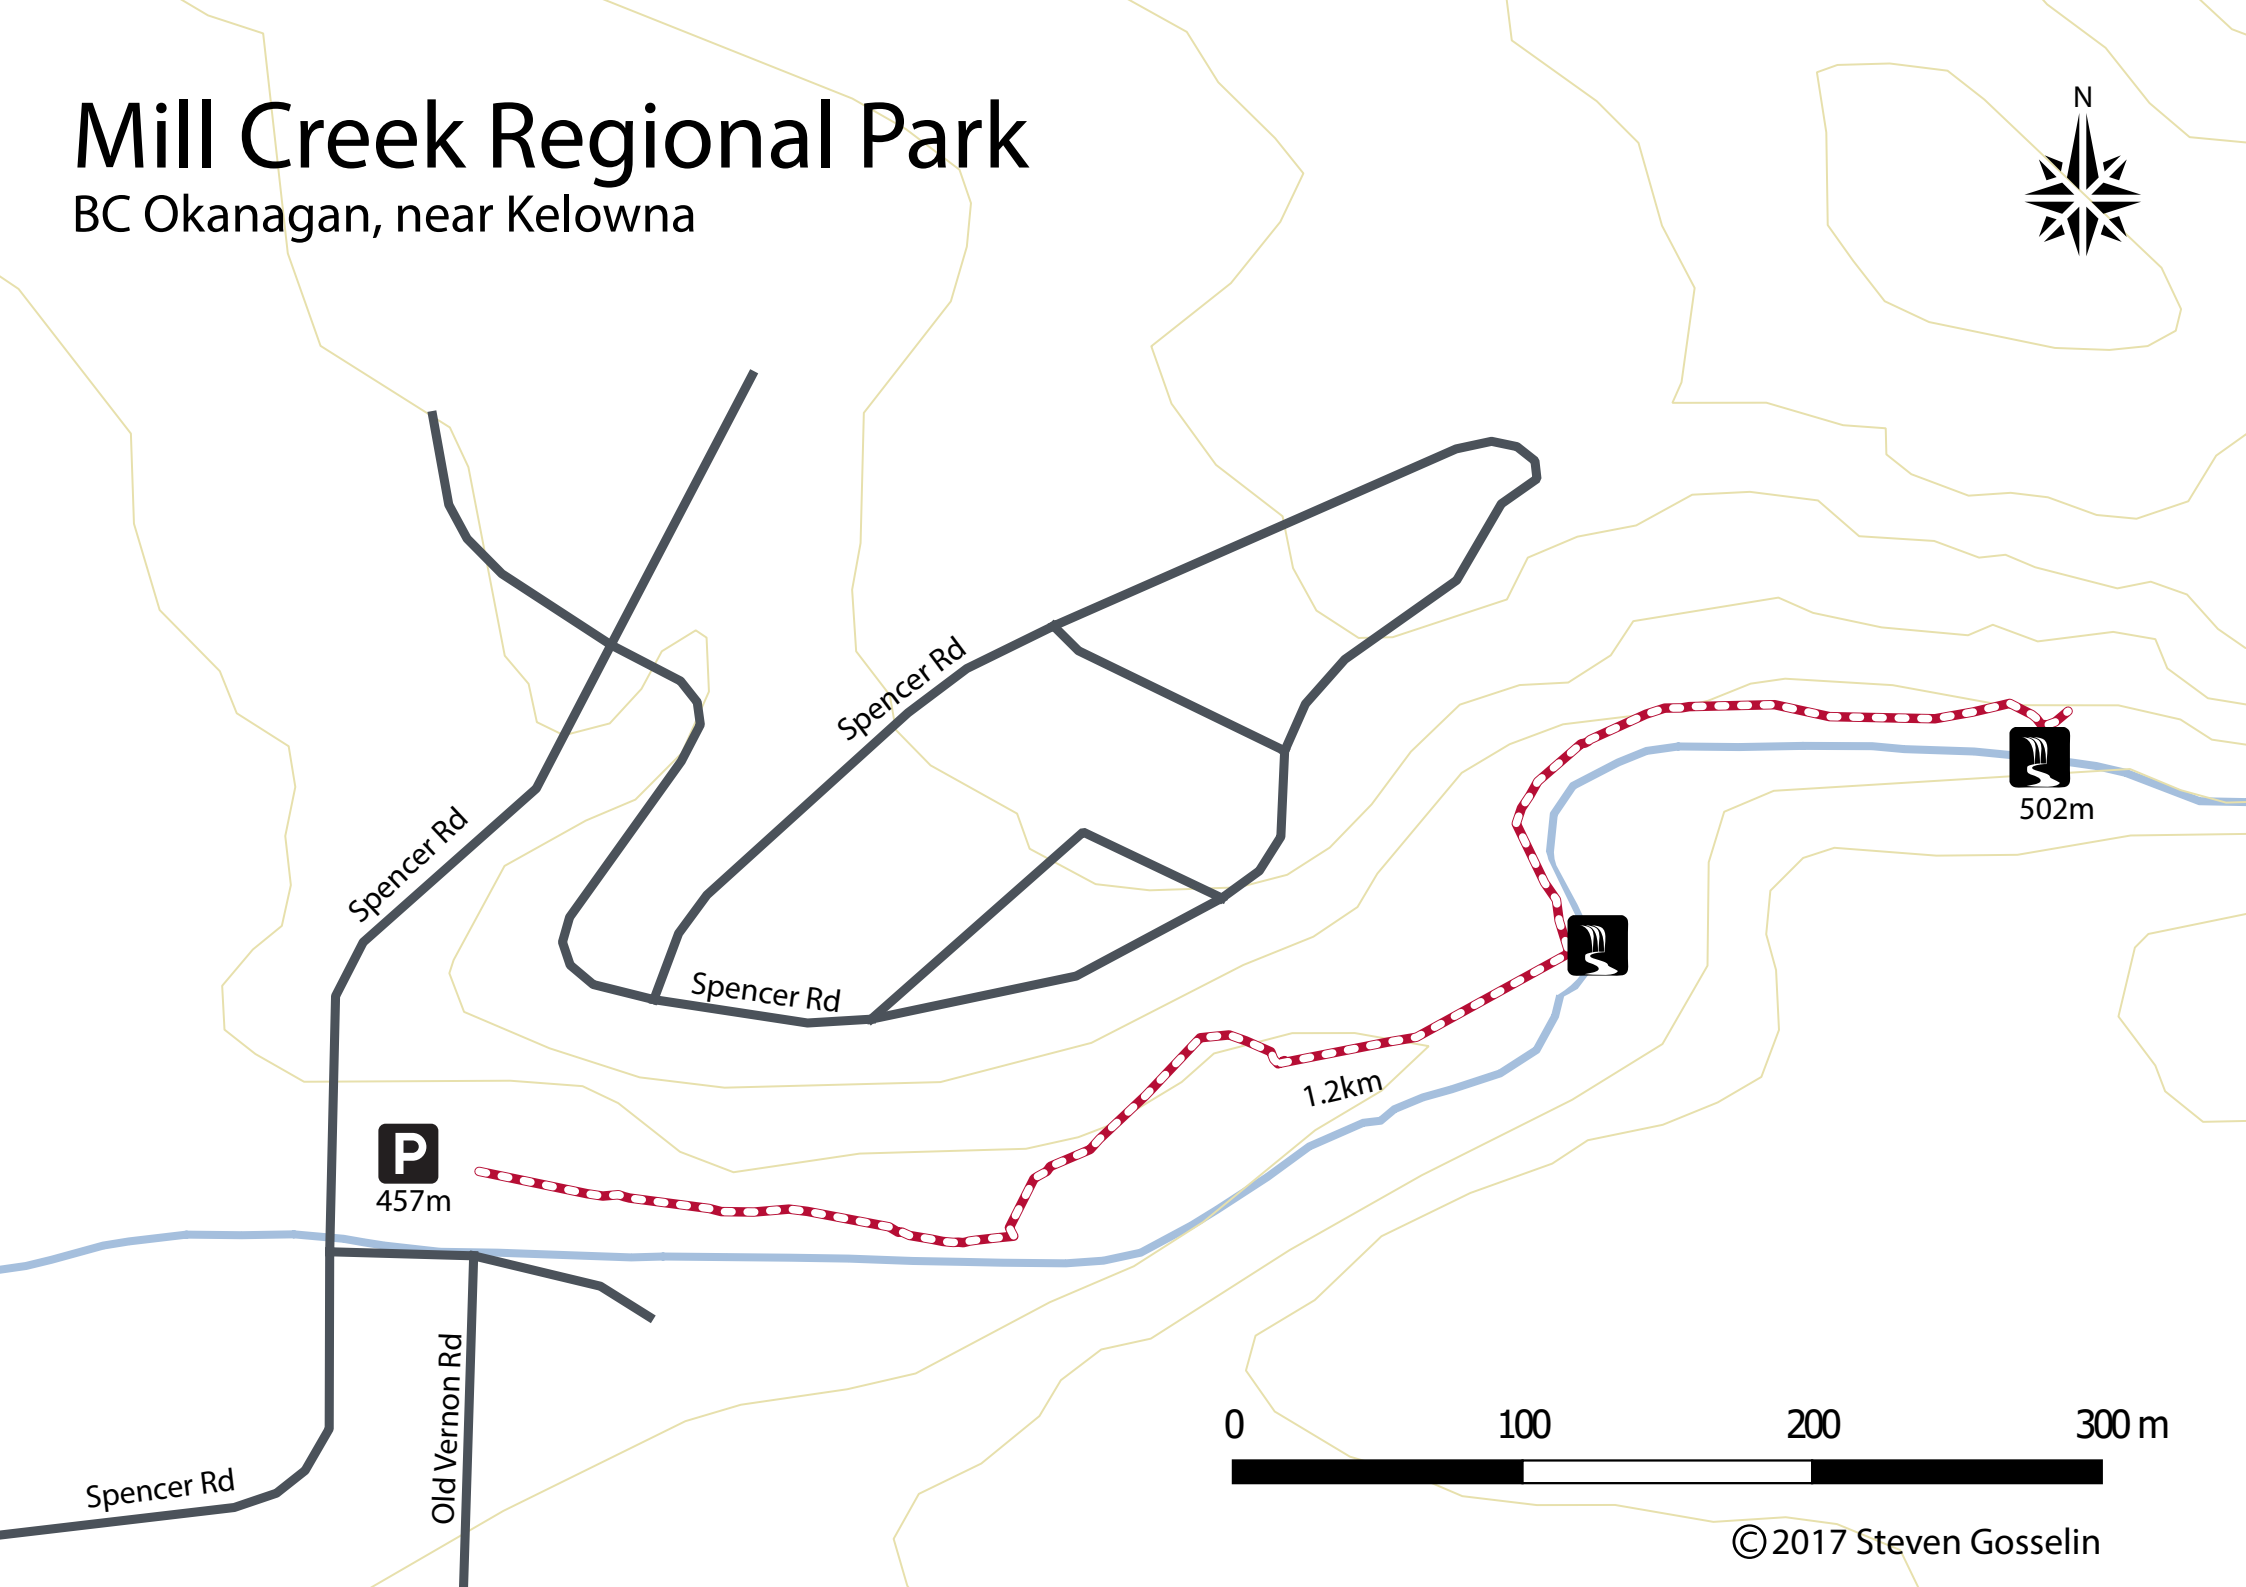

# Mill Creek Regional Park

BC Okanagan, near Kelowna

**P**  
457m

Spencer Rd

Spencer Rd

Spencer Rd

Spencer Rd

Old Vernon Rd

1.2km

502m