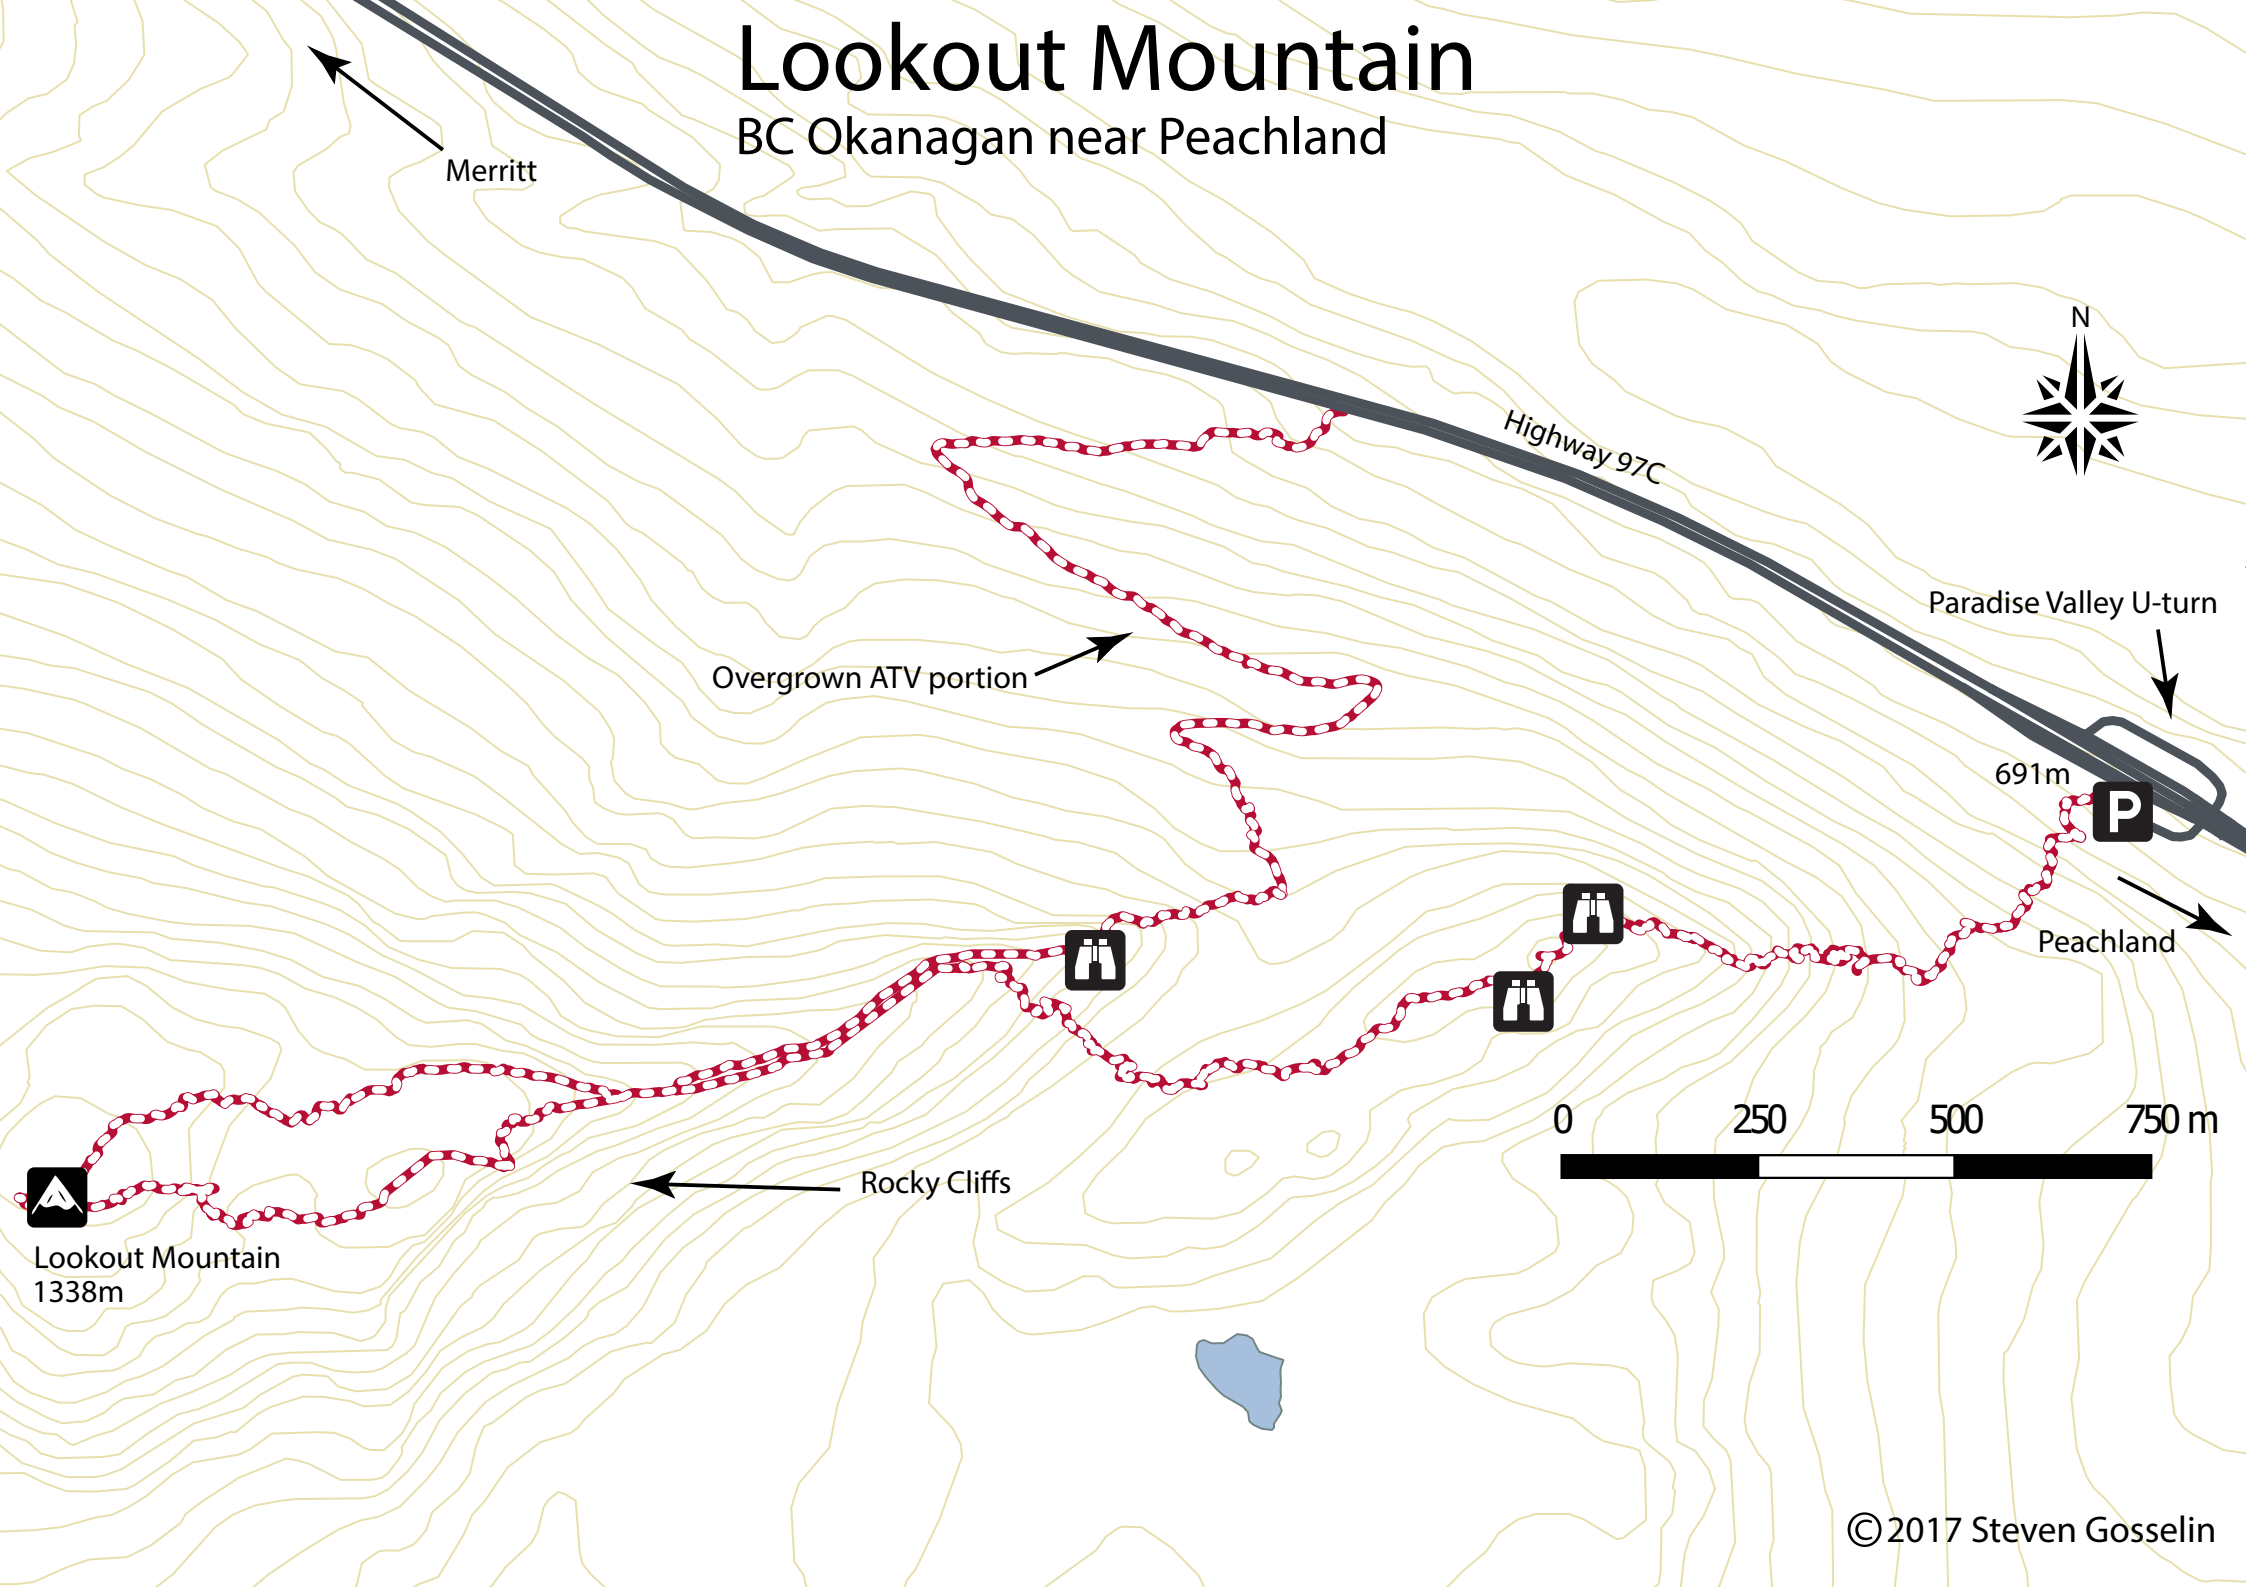

# Lookout Mountain

BC Okanagan near Peachland

Merritt

Highway 97C

Paradise Valley U-turn

691m

Peachland

Overgrown ATV portion

0 250 500 750 m

Rocky Cliffs

Lookout Mountain  
1338m