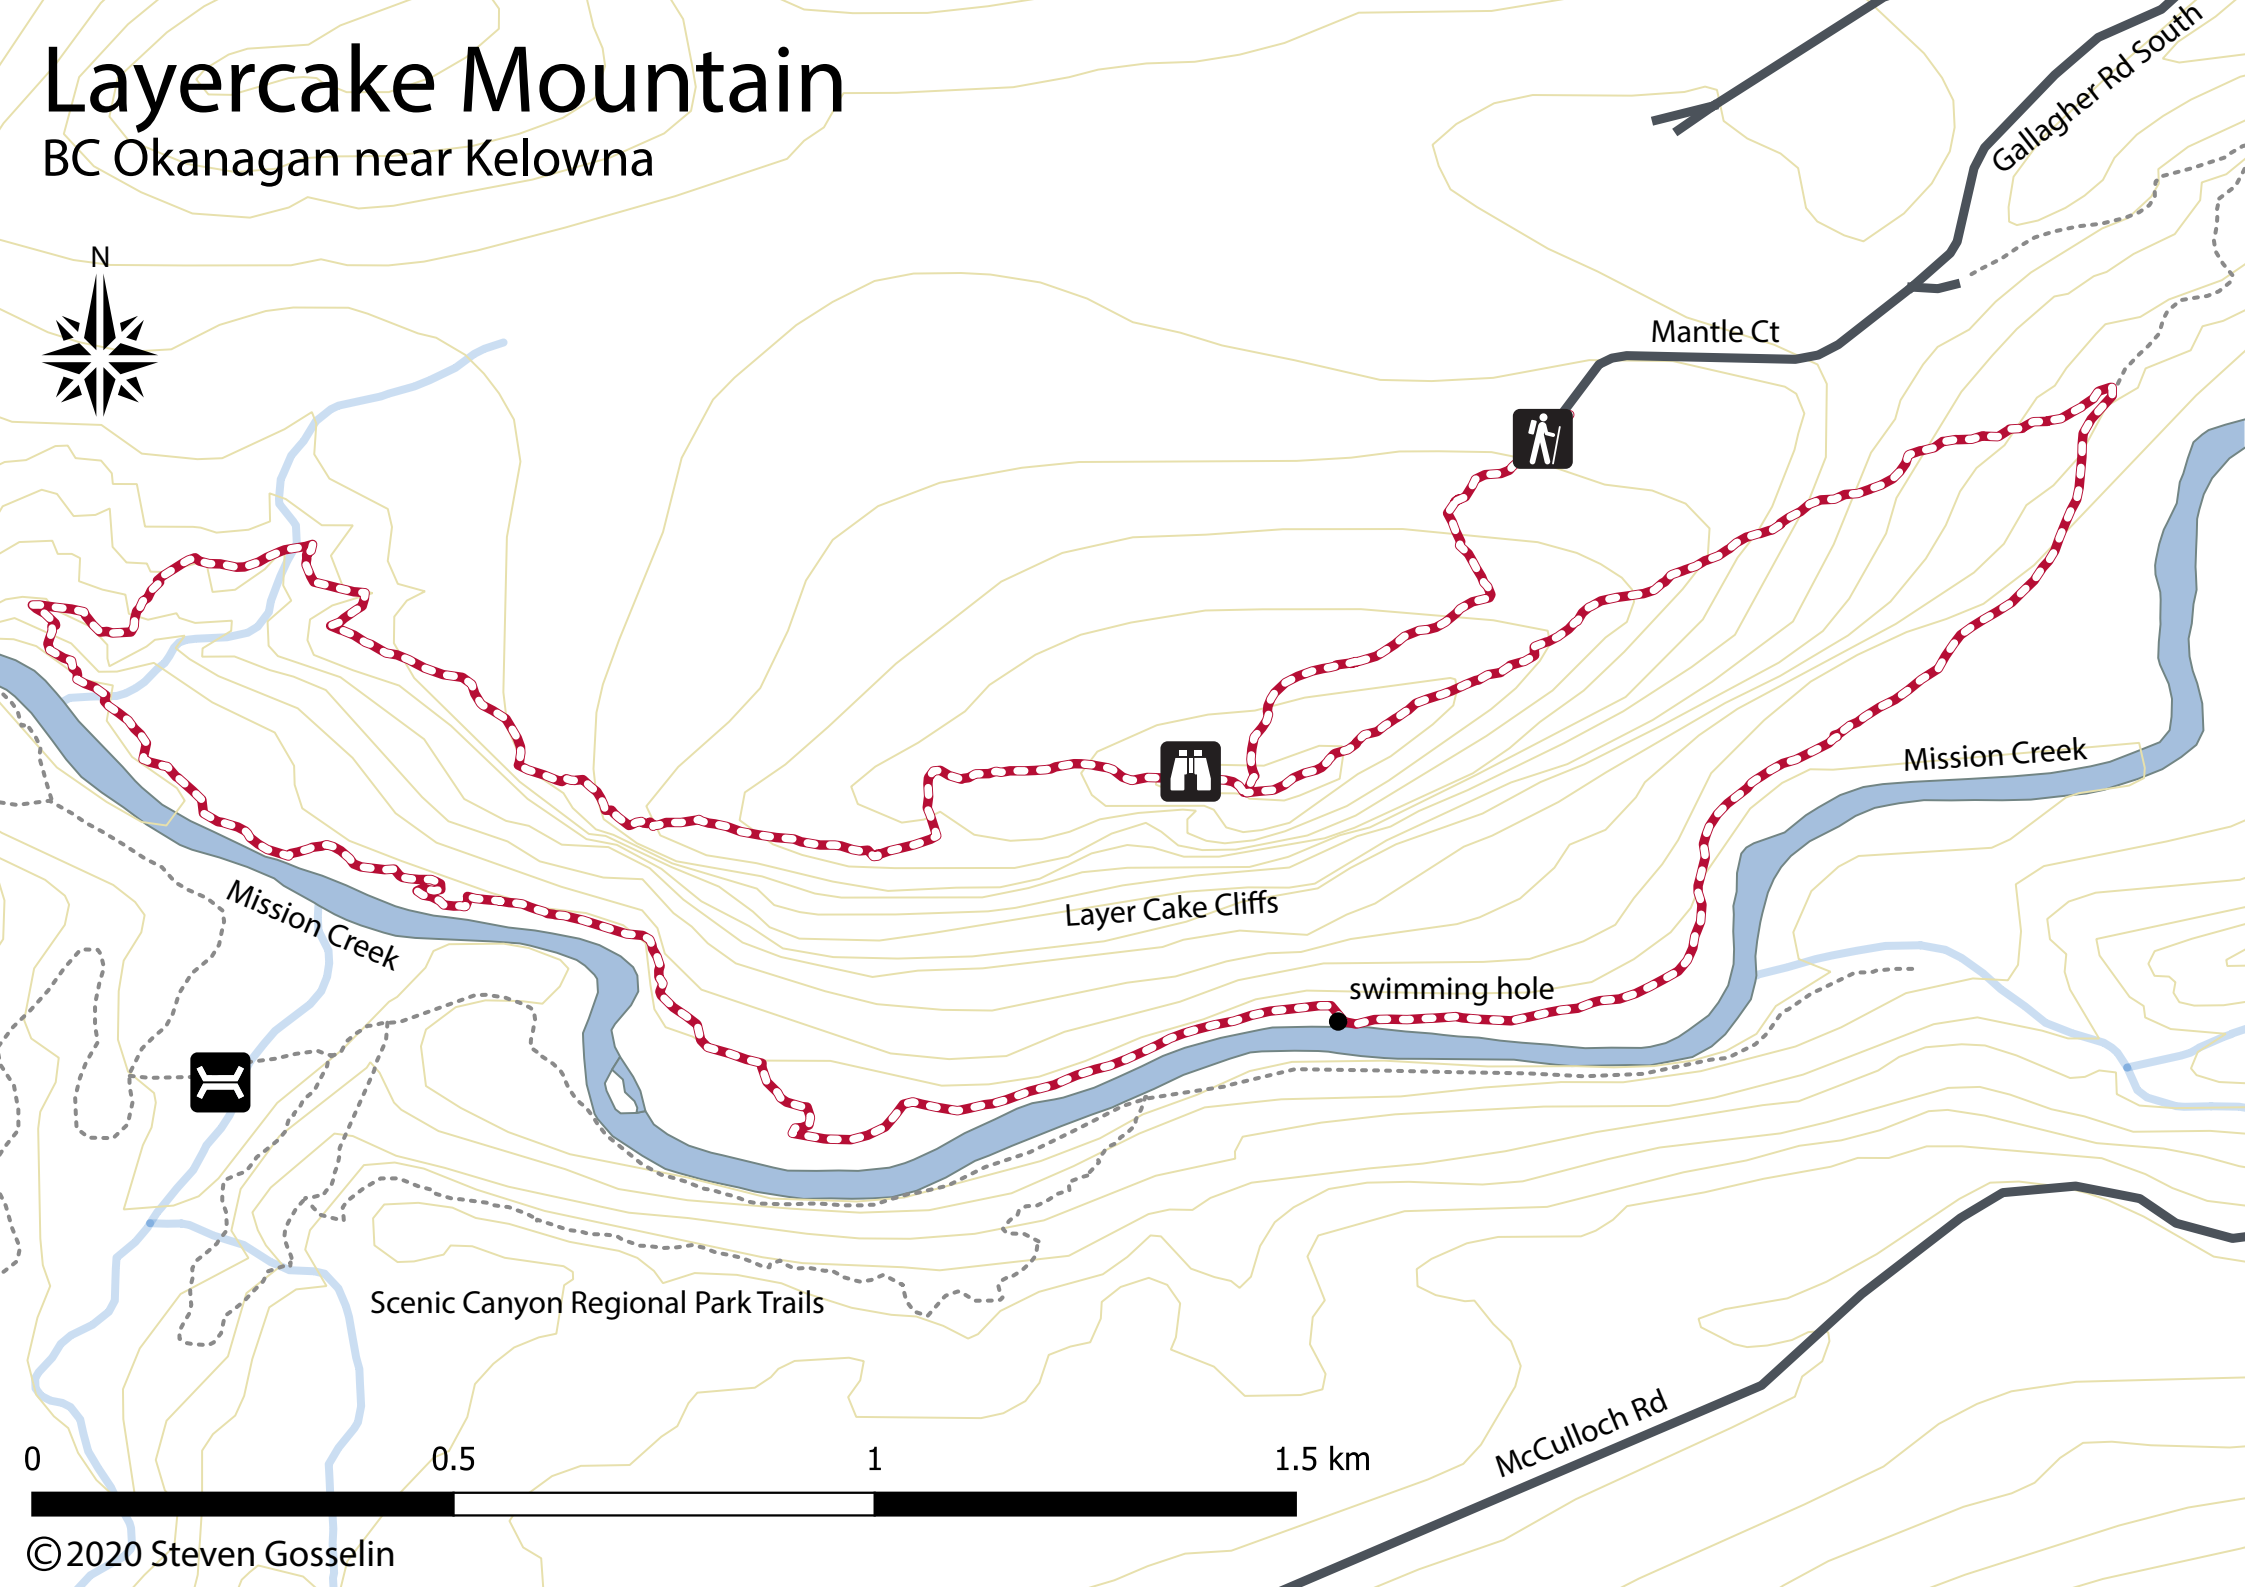

Layercake Mountain

BC Okanagan near Kelowna

Gallagher Rd South

Mantle Ct

Mission Creek

Layer Cake Cliffs

swimming hole

Scenic Canyon Regional Park Trails

McCulloch Rd

0 0.5 1 1.5 km