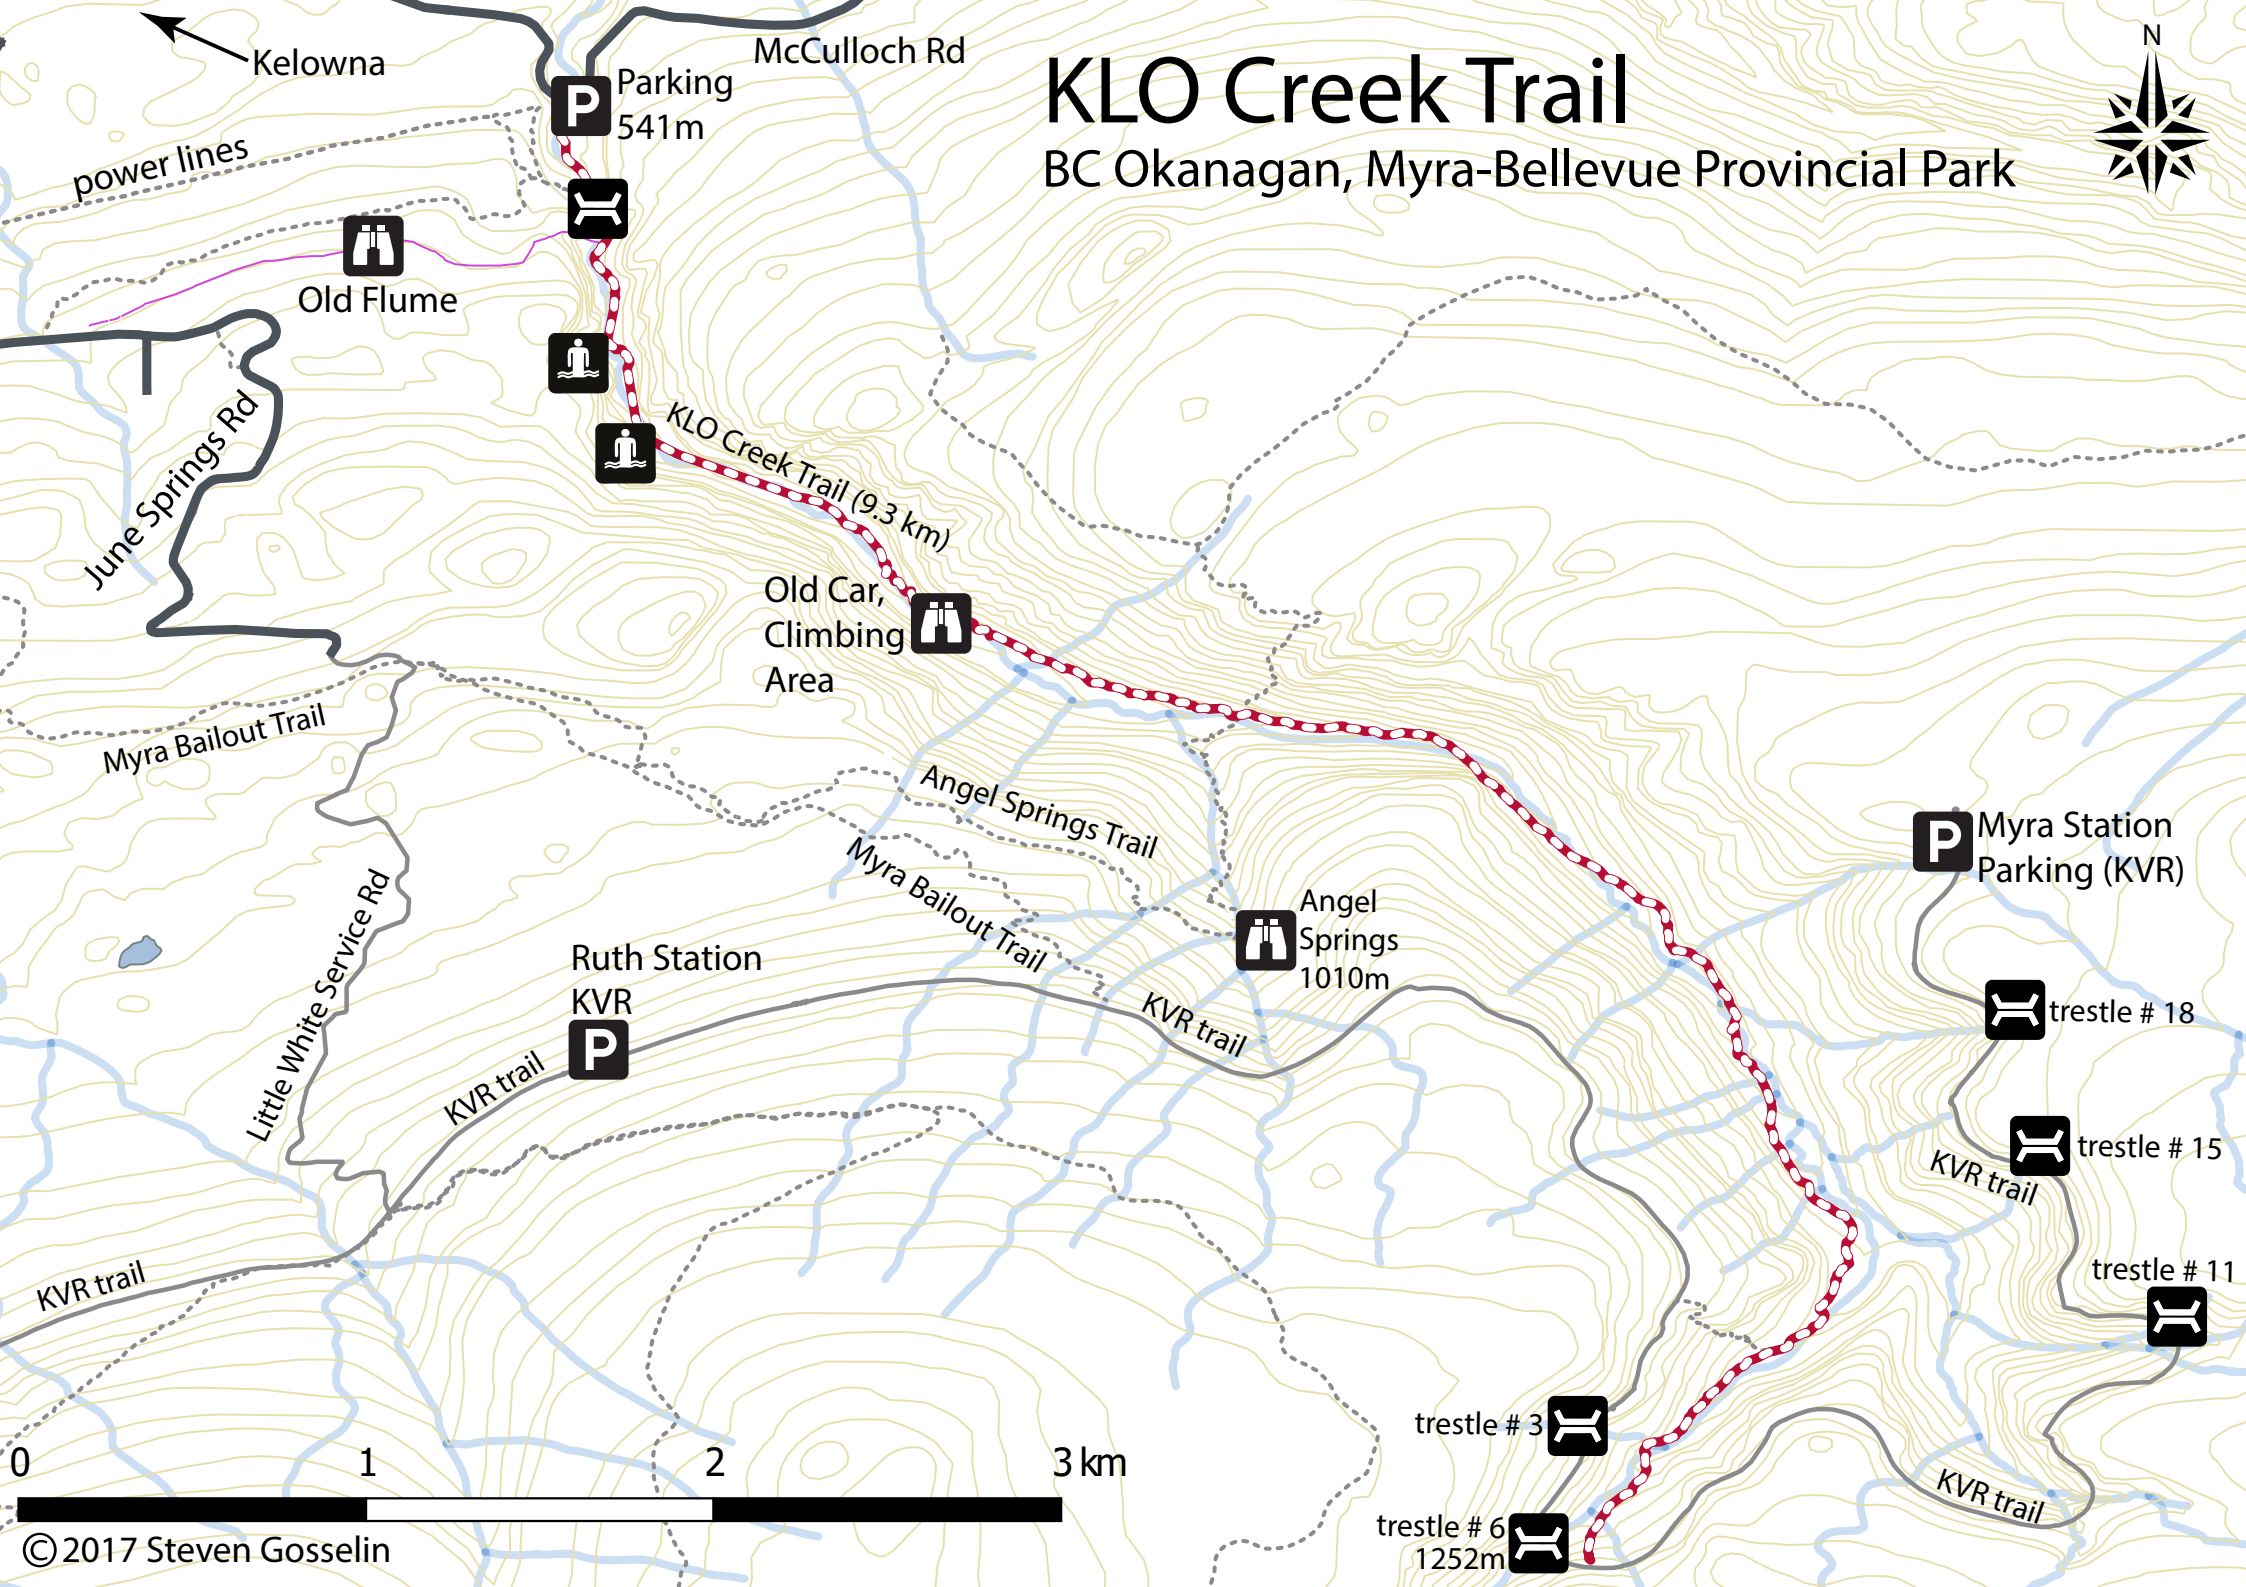

KLO Creek Trail

BC Okanagan, Myra-Bellevue Provincial Park

Kelowna

P Parking
541m

McCulloch Rd

power lines

Old Flume

June Springs Rd

KLO Creek Trail (9.3 km)

Old Car, Climbing Area

Myra Bailout Trail

Angel Springs Trail

Myra Bailout Trail

Angel Springs
1010m

P Myra Station
Parking (KVR)

Ruth Station
KVR
P

KVR trail

KVR trail

trestle # 18

trestle # 15

trestle # 11

KVR trail

trestle # 3

trestle # 6
1252m

KVR trail

0 1 2 3 km