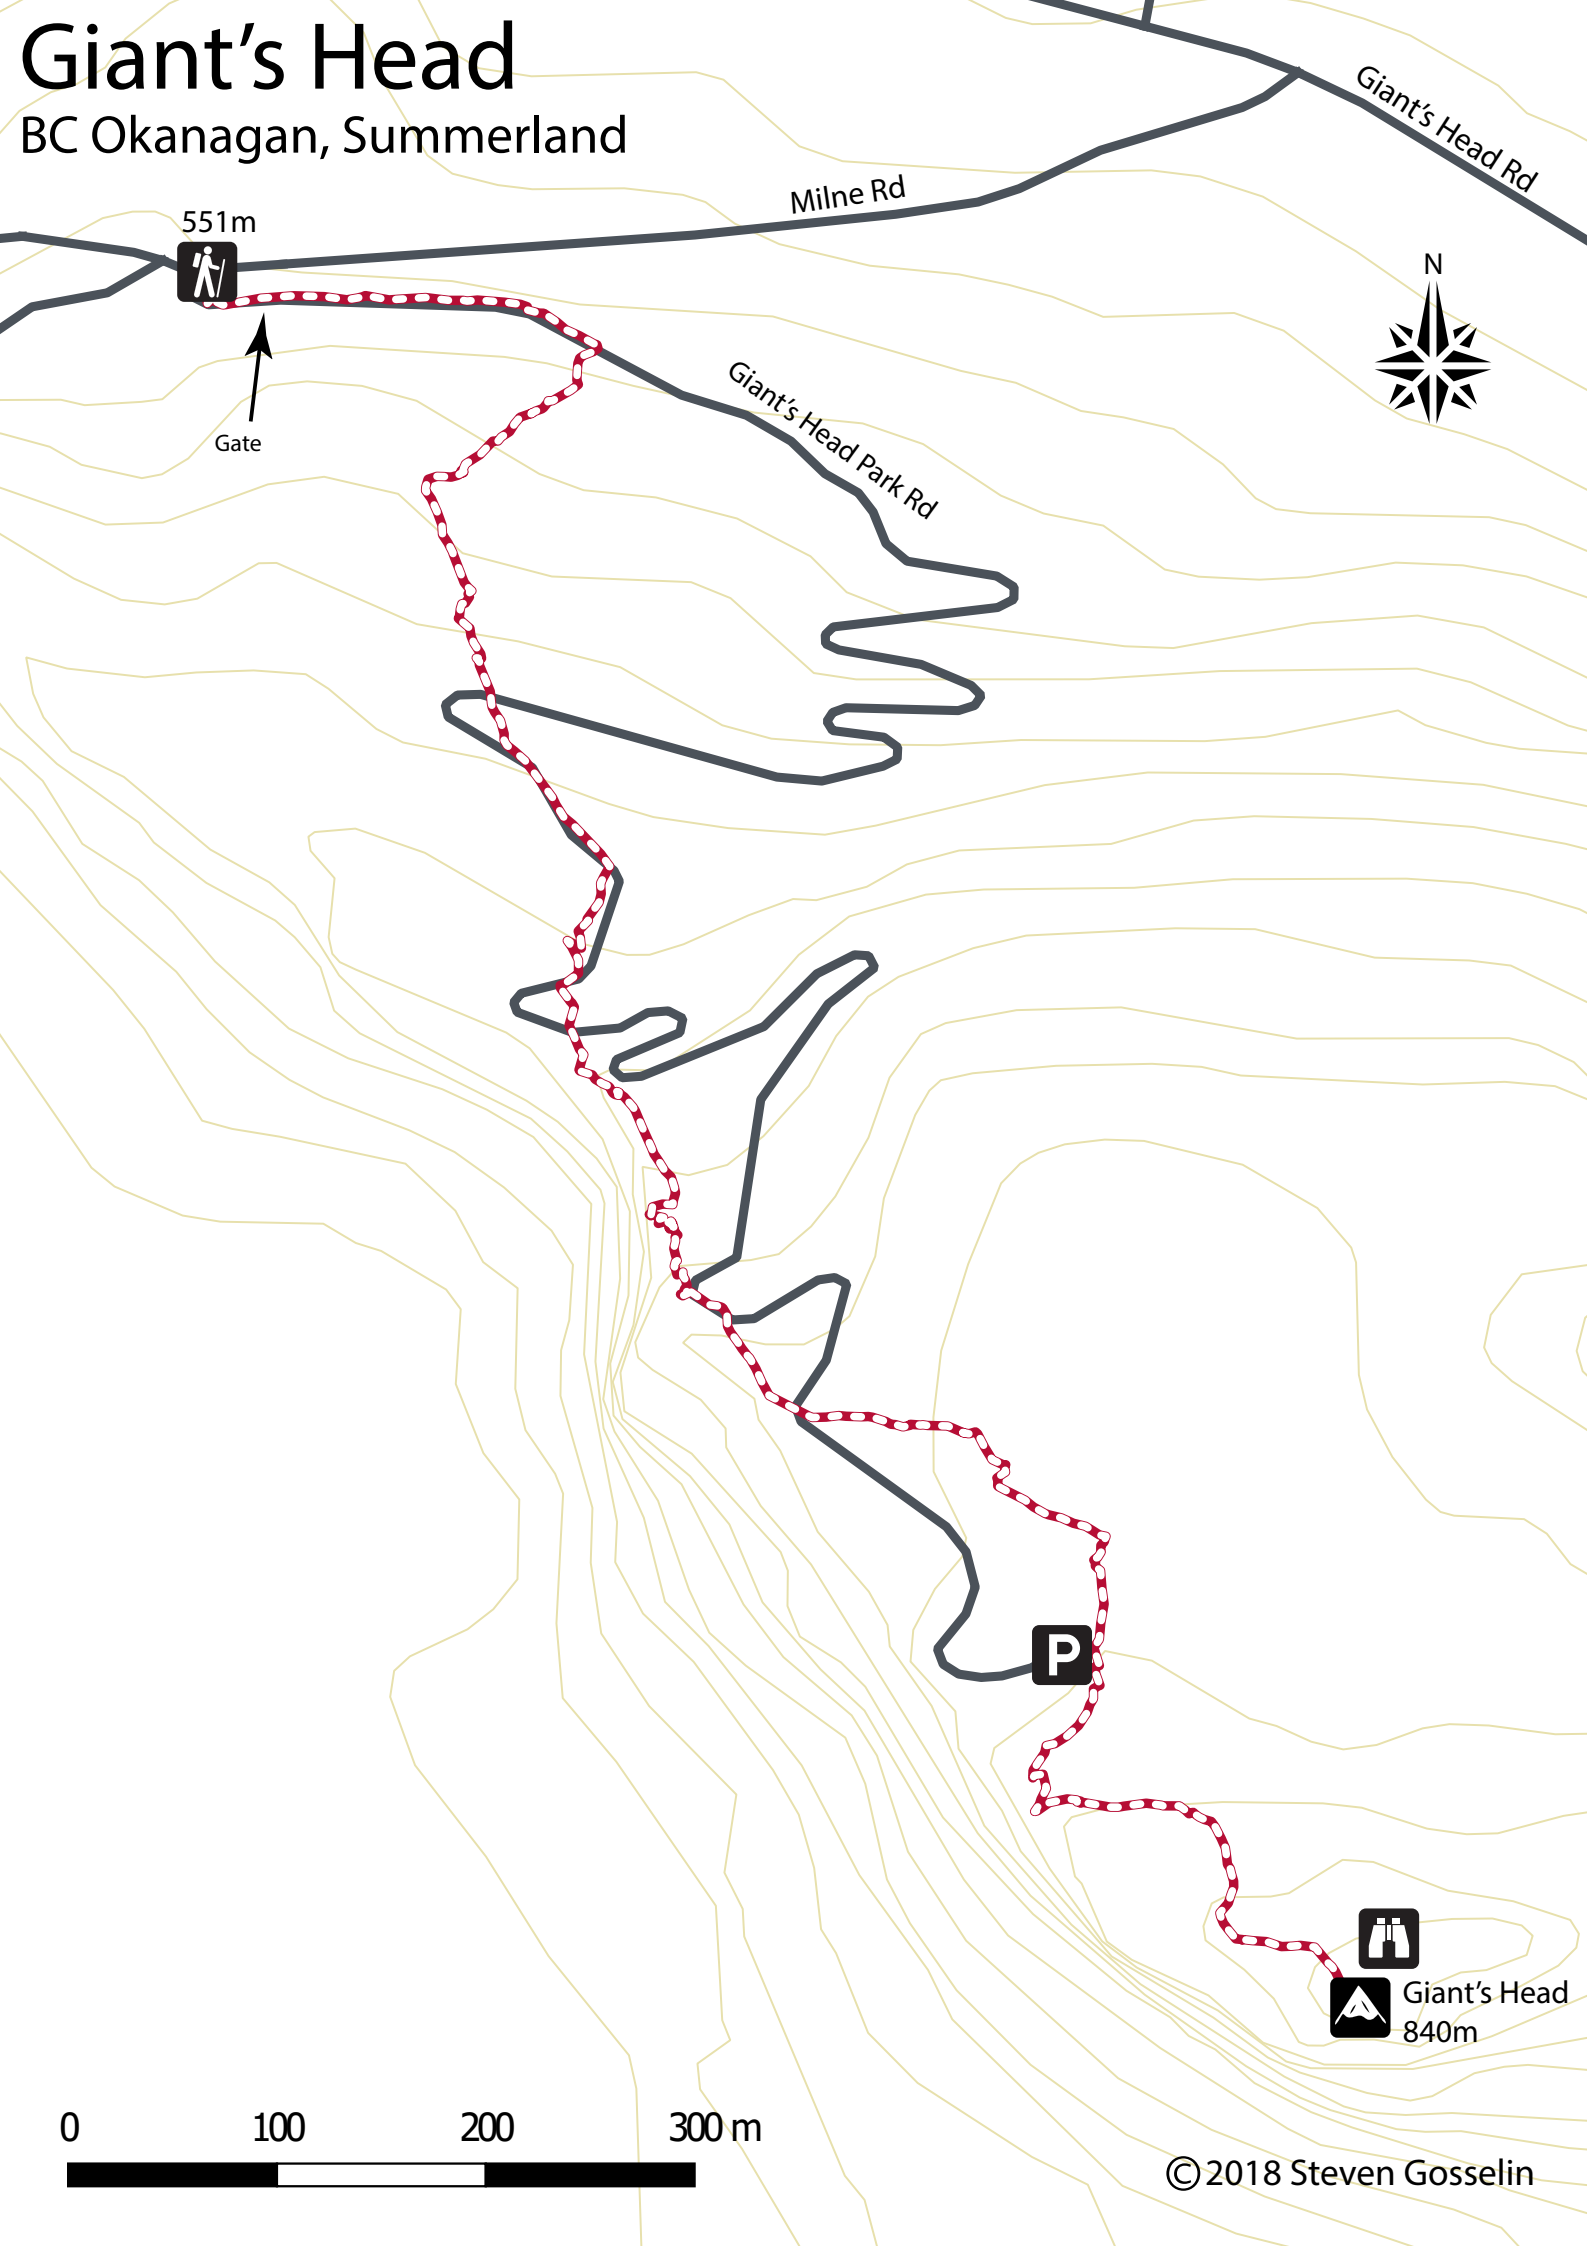

Giant's Head

BC Okanagan, Summerland

551m

Gate

Milne Rd

Giant's Head Rd

Giant's Head Park Rd

P

Giant's Head
840m

0 100 200 300 m

©2018 Steven Gosselin