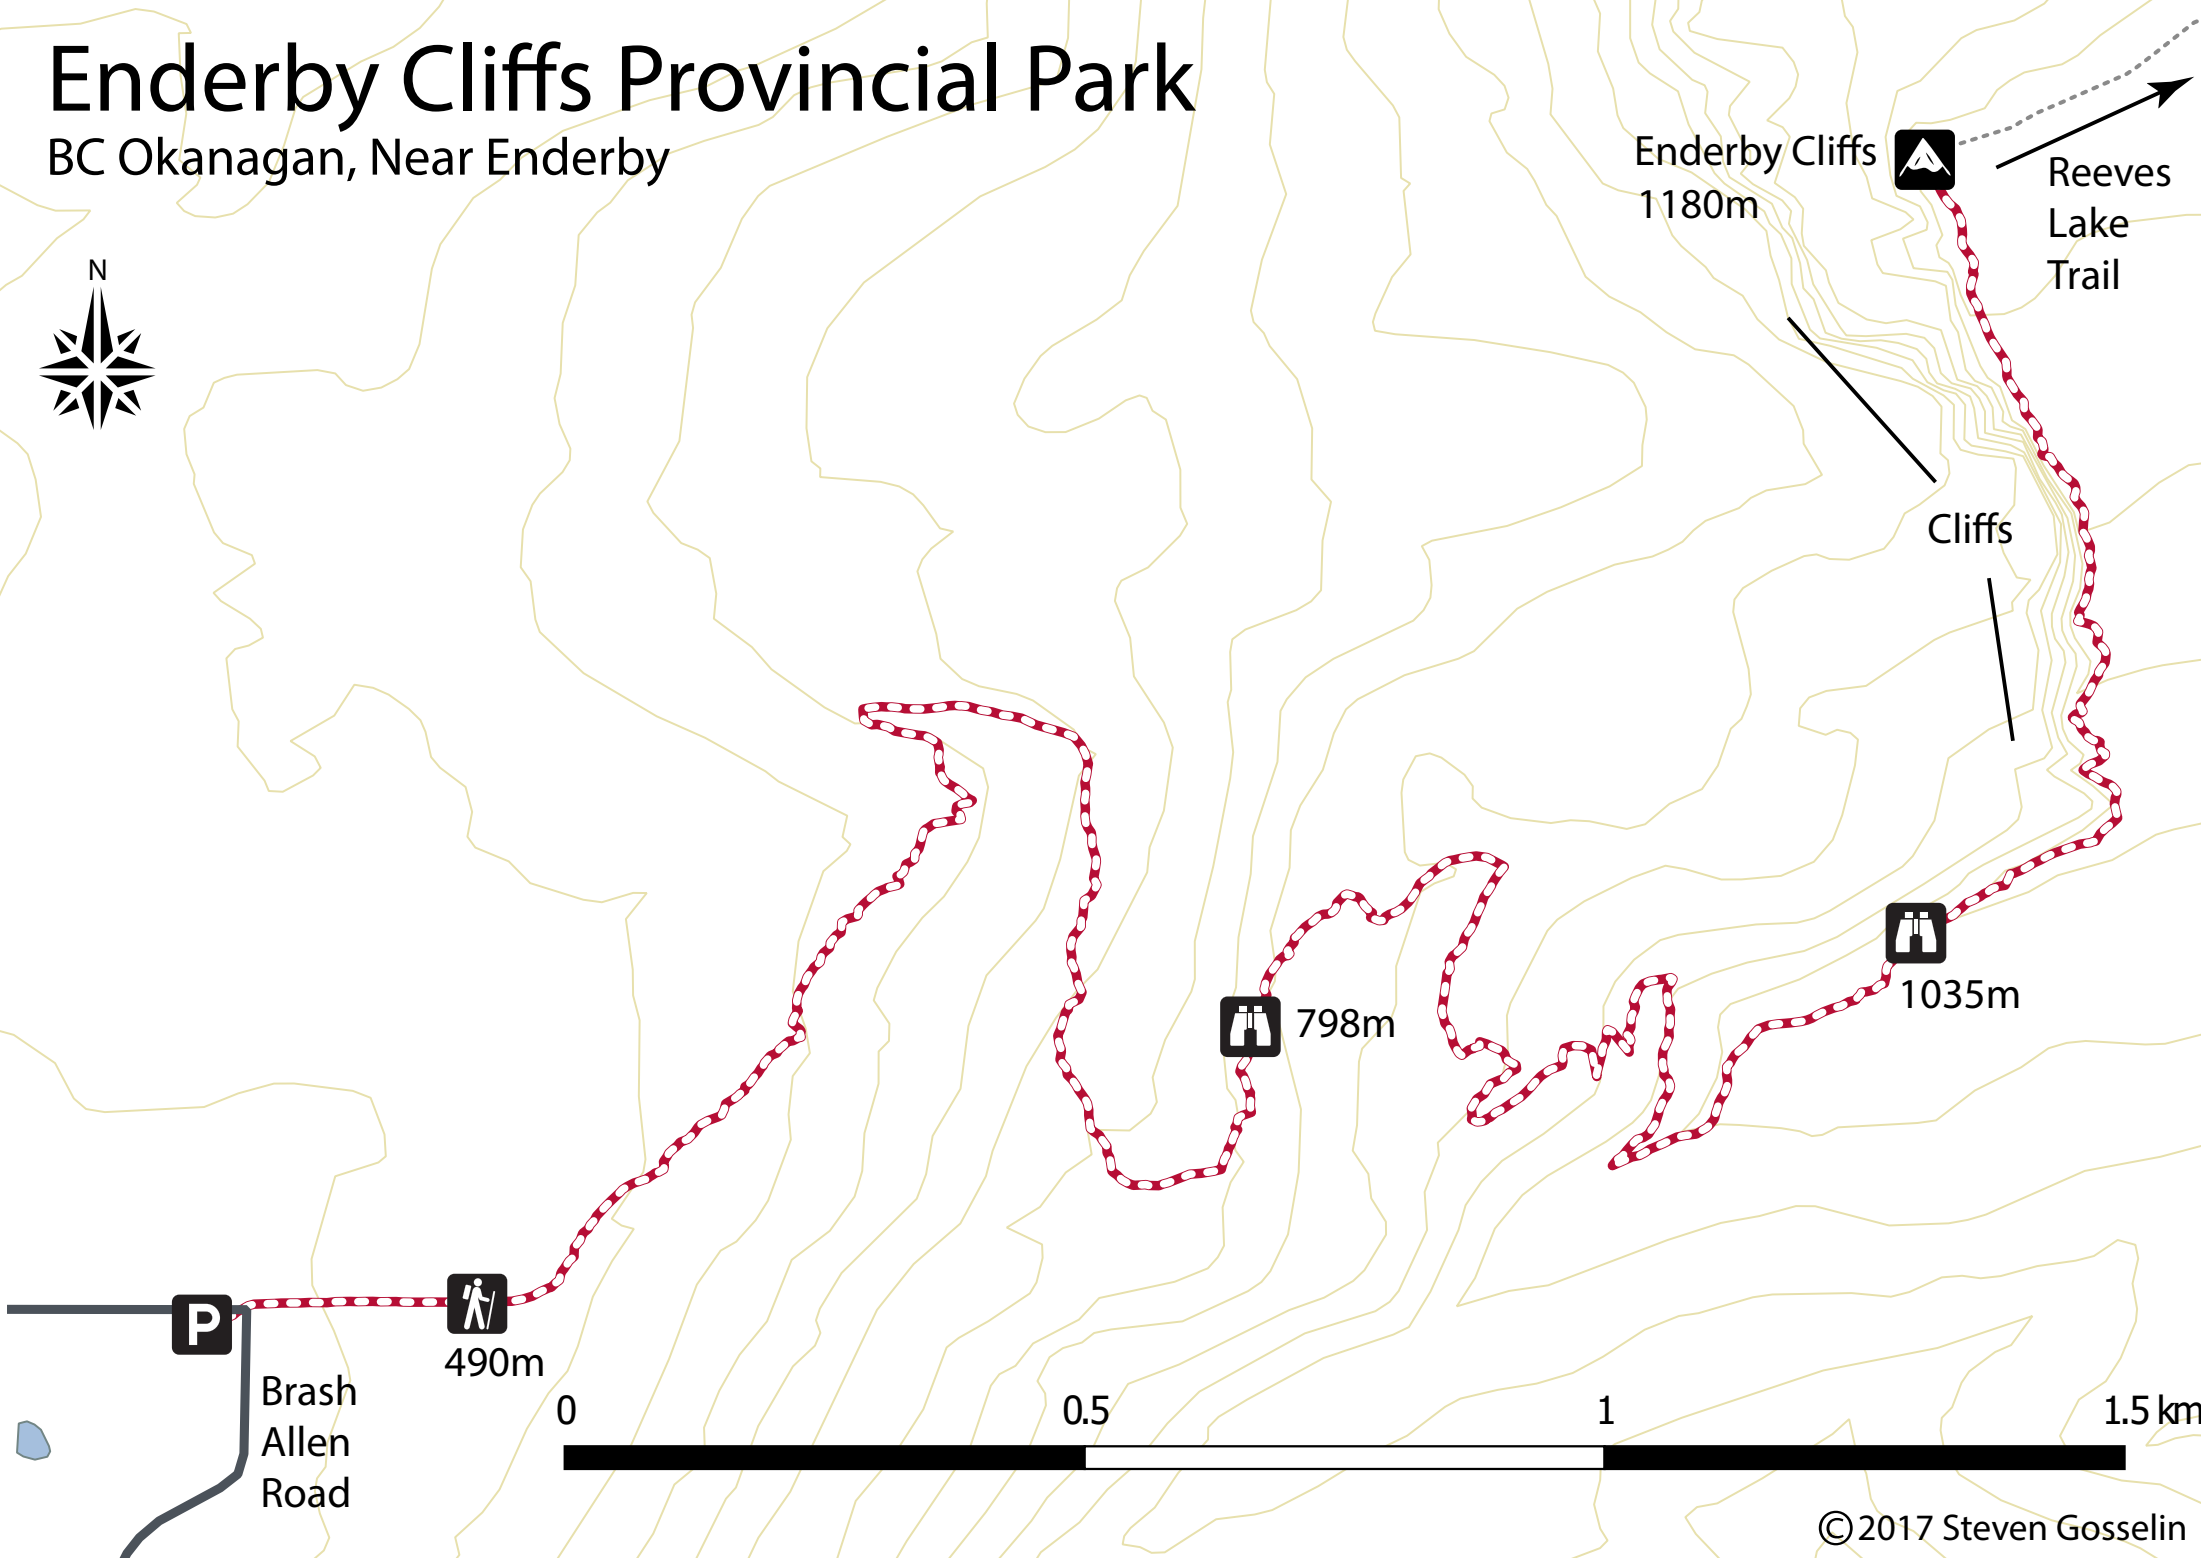

# Enderby Cliffs Provincial Park

BC Okanagan, Near Enderby

Enderby Cliffs  
1180m

Reeves  
Lake  
Trail

Cliffs

798m

1035m

490m

Brash  
Allen  
Road