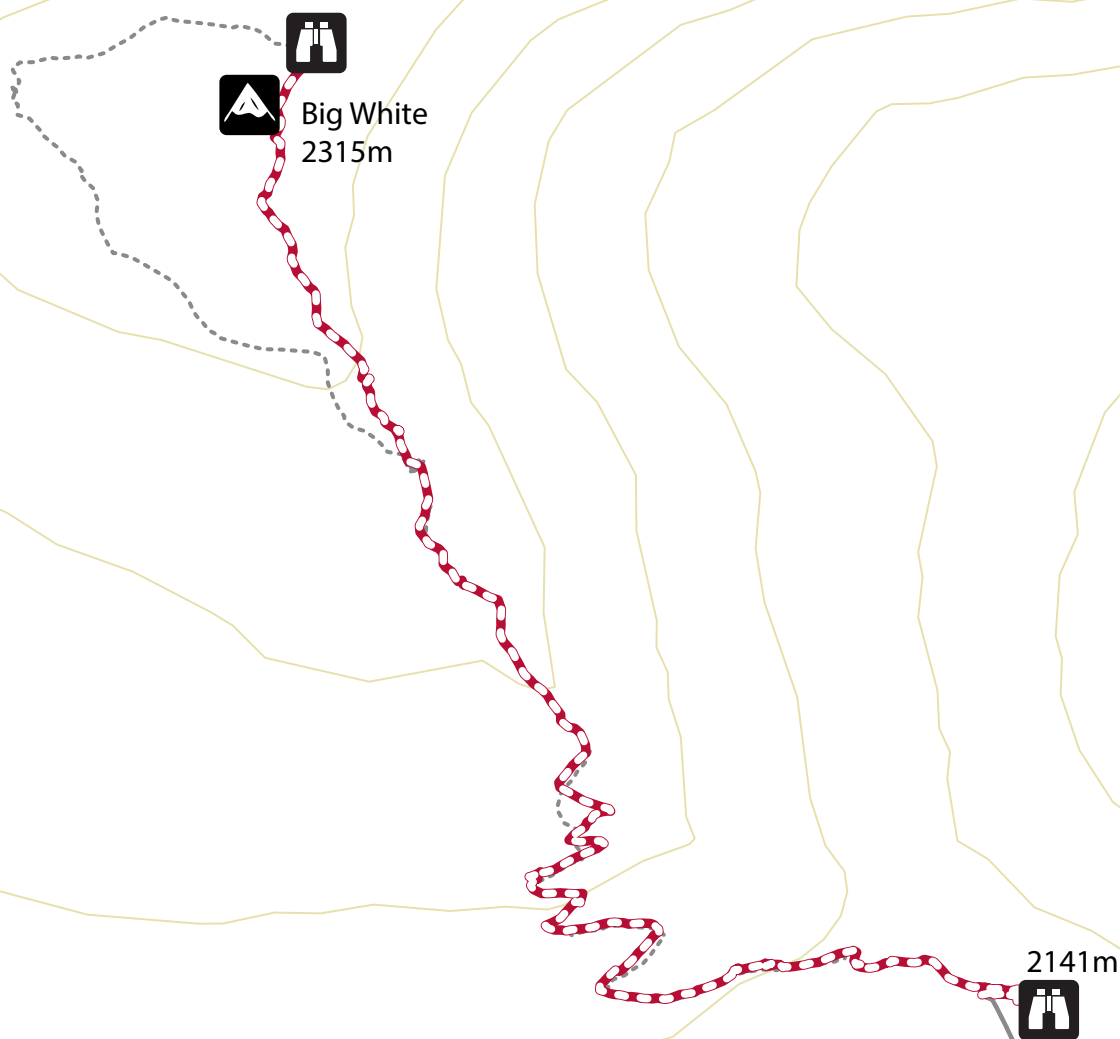

Big White Summit Hike

BC Okanagan, near Kelowna

Big White
2315m

2141m

Bullet Express Chairlift

0 100 200 300 400 m