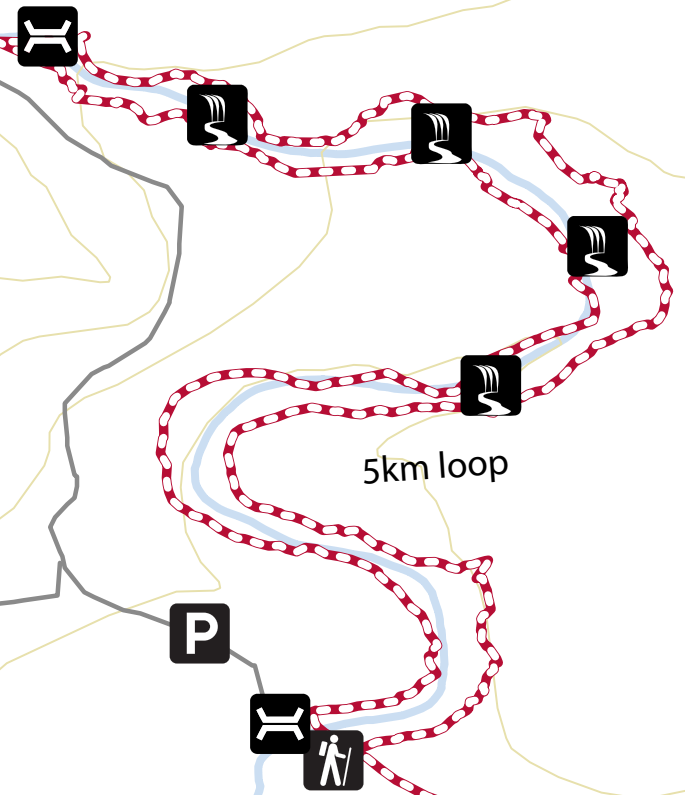

# Albas Falls Provincial Park

BC Okanagan near Salmon Arm

Seymour Arm, 15km

Salmon Arm (115km)

5km loop

P

Shuswap Lake

Shuswap Lake

0 200 400 600 800 m